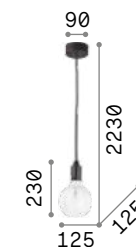

# Frida

Metal ceiling cup and bulb socket cover with plated or matt varnish finish. Power cable coated with black fabric.

IP20

0,320 Kg / 0,0015 m<sup>3</sup>  
E27 max 1x60W

139432 Chrome  
139425 Black  
122106 Copper  
122083 Ant. Brass

# Doc

Metal ceiling cup and bulb socket cover with various finishes. Power cable coated with black fabric. Switcher integrated to the bulb socket.

Lamp with integrated switch.

IP20

0,220 Kg / 0,0015 m<sup>3</sup>  
E27 max 1x60W

# Edison

Metal ceiling cup and bulb holder with matt white or black varnish finish. Electrical cable coated with fabric.

Bulbs LED E27 8W Globo D125  
trasparente 3000 K included.  
Cod. 101347

P. 428

IP20

0,320 Kg / 0,0098 m<sup>3</sup>  
E27 max 1x60W

113302 White  
113319 Black

3000 K  
1020 lm

101347