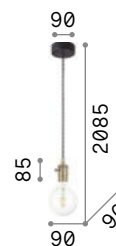

# Frida

Metal ceiling cup and bulb socket cover with plated or matt varnish finish. Power cable coated with black fabric.

IP20

0,320 Kg / 0,0015 m<sup>3</sup>  
E27 max 1x60W

139432 Chrome  
139425 Black  
122106 Copper  
122083 Ant. Brass

# Doc

Metal ceiling cup and bulb socket cover with various finishes. Power cable coated with black fabric. Switcher integrated to the bulb socket.

Lamp with integrated switch.

IP20

0,220 Kg / 0,0015 m<sup>3</sup>  
E27 max 1x60W