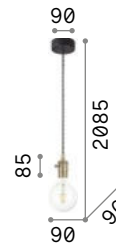

Frida

Metal ceiling cup and bulb socket cover with plated or matt varnish finish. Power cable coated with black fabric.

IP20

0,320 Kg / 0,0015 m³
E27 max 1x60W

139432 Chrome
139425 Black
122106 Copper
122083 Ant. Brass

2200 K
500 lm

151717

P. 431

Doc

Metal ceiling cup and bulb socket cover with various finishes. Power cable coated with black fabric. Switcher integrated to the bulb socket.

ON
OFF Lamp with integrated switch.

IP20

0,220 Kg / 0,0015 m³
E27 max 1x60W

163123 Copper
163154 Brass
163109 Ant. Brass
163161 Lead

2200 K
330 lm

223933

Edison

Metal ceiling cup and bulb holder with matt white or black varnish finish. Electrical cable coated with fabric.