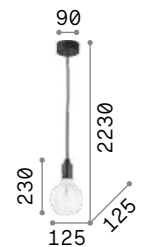

IP20

0,320 Kg / 0,0098 m³
E27 max 1x60W

113302 White
113319 Black

3000 K
1020 lm

101347