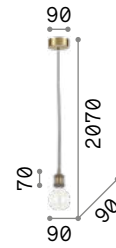

Frida

Metal ceiling cup and bulb socket cover with plated or matt varnish finish. Power cable coated with black fabric.

IP20

0,320 Kg / 0,0015 m³
E27 max 1x60W

139432 Chrome
139425 Black
122106 Copper
122083 Ant. Brass

2200 K
500 lm

151717

P. 431

Doc

Metal ceiling cup and bulb socket cover with various finishes. Power cable coated with black fabric. Switcher integrated to the bulb socket.

ON
OFF Lamp with integrated switch.

IP20

0,220 Kg / 0,0015 m³
E27 max 1x60W

163123 Copper
163154 Brass
163109 Ant. Brass
163161 Lead

2200 K
330 lm

223933

Edison

Metal ceiling cup and bulb holder with matt white or black varnish finish. Electrical cable coated with fabric.