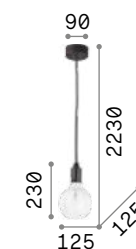

IP20

0,320 Kg / 0,0098 m³
E27 max 1x60W

113302 White
113319 Black

3000 K
1020 lm

101347