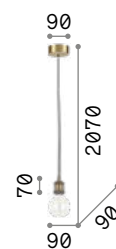

Frida

Metal ceiling cup and bulb socket cover with plated or matt varnish finish. Power cable coated with black fabric.

IP20

0,320 Kg / 0,0015 m³
E27 max 1x60W

139432 Chrome
139425 Black
122106 Copper
122083 Ant. Brass

2200 K
500 lm

151717

P. 431

Doc

Metal ceiling cup and bulb socket cover with various finishes. Power cable coated with black fabric. Switcher integrated to the bulb socket.

Lamp with integrated switch.

IP20

0,220 Kg / 0,0015 m³
E27 max 1x60W

163123 Copper
163154 Brass
163109 Ant. Brass
163161 Lead

2200 K
330 lm

223933

Edison

Metal ceiling cup and bulb holder with matt white or black varnish finish. Electrical cable coated with fabric.