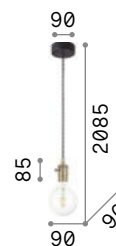

Frida

Metal ceiling cup and bulb socket cover with plated or matt varnish finish. Power cable coated with black fabric.

IP20

0,320 Kg / 0,0015 m³
E27 max 1x60W

139432 Chrome
139425 Black
122106 Copper
122083 Ant. Brass

2200 K
500 lm

151717

P. 431

Doc

Metal ceiling cup and bulb socket cover with various finishes. Power cable coated with black fabric. Switcher integrated to the bulb socket.

Lamp with integrated switch.

IP20

0,220 Kg / 0,0015 m³
E27 max 1x60W

163123 Copper
163154 Brass
163109 Ant. Brass
163161 Lead

2200 K
330 lm

223933

Edison

Metal ceiling cup and bulb holder with matt white or black varnish finish. Electrical cable coated with fabric.