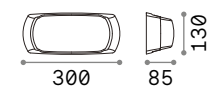

IP66

0,520 Kg / 0,0050 m³
E27 max 1x 23W

IP66

0,610 Kg / 0,0050 m³
E27 max 1x 23W

123745 White

4000 K
600 lm

151960

123776 White
123769 Grey
123783 Black

4000 K
600 lm

151960