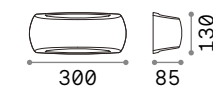

IP66

0,520 Kg / 0,0050 m³
E27 max 1x 23W

IP66

0,610 Kg / 0,0050 m³
E27 max 1x 23W

123745 White

4000 K
600 lm

151960

123776 White
123769 Grey
123783 Black

4000 K
600 lm

151960