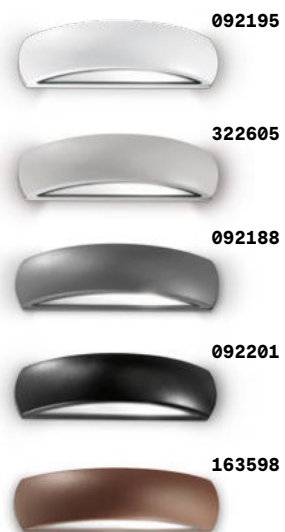

Giove new

Powder coated die-cast aluminum body. Double, top and bottom, frosted tempered clear glass diffuser. Available finishes: anthracite, white, coffee, grey or black.

IP54

0,900 Kg / 0,0041 m³
E27 max 1x 60W

092195 White
322605 Grey new
092188 Anthracit.
092201 Black
163598 Coffee

4000 K
600 lm

151960

Felix

High performance resin body: resistant to corrosion caused by both atmospheric agents and chemical fertilizers, colors stabilized during UV rays treatment, thermal shock resistance from -60° to +90°C.

123776 White
123769 Grey
123783 Black

4000 K
600 lm

151960