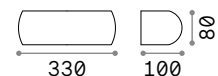

Giove new

Powder coated die-cast aluminum body. Double, top and bottom, frosted tempered clear glass diffuser. Available finishes: anthracite, white, coffee, grey or black.

IP54

0,900 Kg / 0,0041 m³
E27 max 1x 60W