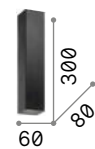

Sky

Metal base and diffuser: plated, matt varnished or decorated with gold leaf.

LED Bulbs LLED GU10 7W 3000 K included.
Cod. **123943**

IP20
0,940 Kg / 0,0049 m³
GU10 max 2x 28W

126883 **White**
126890 **Black**
136899 **Gold**

3000 K
540 lm
123943

P. 077 **P. 311**

Look

Metal body with copper, chrome, antique brass, matt white or black finish.

LED Bulbs LED GU10 7W 3000 K included.
Cod. **123943**

IP20
0,500 Kg / 0,0028 m³
GU10 max 2x 28W