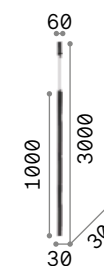

Ultrathin ^{new}

Metal ceiling cup and diffuser plated chrome or with matt white or black varnish finish. Electrical cable coated with fabric. DALI/Push dimmable version available for the black round model.

LED Led source 3000 K, 20.000 h life.

142913 321783
156699 321813

194196, 194202

0,670 Kg / 0,0036 m³
LED 11,5W / 1150 lm / 51°

0,860 Kg / 0,0036 m³
LED 11,5W / 1150 lm / 51°

0,460 Kg / 0,0036 m³
LED 11,5W / 1150 lm / 51°

0,450 Kg / 0,0019 m³
LED 11,5W / 1150 lm / 51°

142906 White On-Off
164878 Chrome On-Off
142913 Black On-Off
321783 Black Dal/Push^{new}

194172 White
194196 Black

156682 White On-Off
187662 Chrome On-Off
156699 Black On-Off
321813 Black Dal/Push^{new}