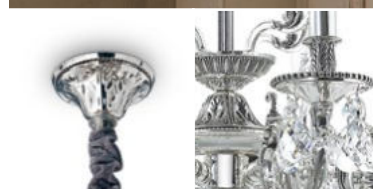

## Impero

Cast metal frame with silver antique-like finish. Cut crystal decorative elements. Velvet chain cover.

IP20 <b>7,500 Kg / 0,0454 m³</b> <b>E14 max 8 x 40W</b>	IP20 <b>5,000 Kg / 0,0340 m³</b> <b>E14 max 6 x 40W</b>
014395 ■ Silver	002408 ■ Silver
3000 K 470 lm 101224	3000 K 470 lm 101224

## Strauss

Metal frame and details with gold finish. Blown clear glass arms. Amber crystal decorative elements. Velvet chain cover.

## Gioconda

Casted metal body with gold or antique silver finish. Octagonal and round cut crystal pendants. Velvet chain cover.

IP20 <b>18,100 Kg / 0,1360 m³</b> <b>E14 max 12 x 40W</b>	IP20 <b>9,060 Kg / 0,0809 m³</b> <b>E14 max 8 x 40W</b>	IP20 <b>6,340 Kg / 0,0682 m³</b> <b>E14 max 6 x 40W</b>
164953 ■ Silver 164960 ■ Gold	044934 ■ Silver 060514 ■ Gold	044927 ■ Silver 060507 ■ Gold
3000 K 470 lm 101224	3000 K 470 lm 101224	3000 K 470 lm 101224