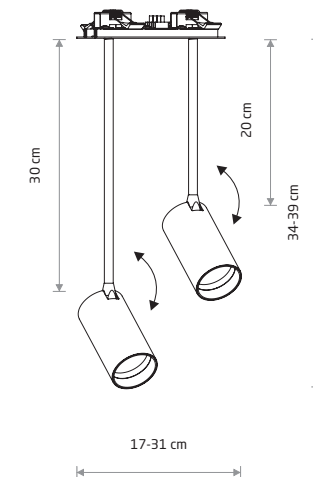

MONO SURFACE LONG S 7680

MONO SURFACE LONG 7682

MONO SURFACE LONG S

painting steel, plastic ABS

- 7734 7737
- 7676 7680

1xGU10, max 10W only LED

solid brass, painting steel, plastic ABS

- 7741

1xGU10, max 10W only LED

cut out \varnothing 35 mm

MONO SURFACE LONG M

painting steel, plastic ABS

- 7735 7738
- 7677 7681

1xGU10, max 10W only LED

solid brass, painting steel, plastic ABS

- 7742

1xGU10, max 10W only LED

cut out \varnothing 35 mm

MONO SURFACE LONG

painting steel, painting aluminum, plastic ABS

- 7736 7740
- 7678 7682

2xGU10, max 10W only LED

solid brass, painting aluminum, plastic ABS

- 7743

2xGU10, max 10W only LED

cut out 160x31 mm