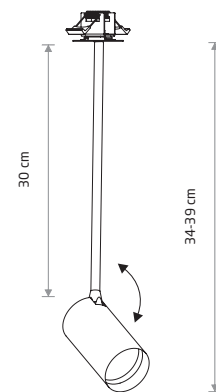

MONO SURFACE LONG S 7680

MONO SURFACE LONG 7682

MONO SURFACE LONG S

painting steel, plastic ABS

- 7734 7737
- 7676 7680

1xGU10, max 10W only LED

solid brass, painting steel, plastic ABS

- 7741

1xGU10, max 10W only LED

cut out \varnothing 35 mm

MONO SURFACE LONG M

painting steel, plastic ABS

- 7735 7738
- 7677 7681

1xGU10, max 10W only LED

solid brass, painting steel, plastic ABS

- 7742

1xGU10, max 10W only LED

cut out \varnothing 35 mm

MONO SURFACE LONG

painting steel, painting aluminum, plastic ABS

- 7736 7740
- 7678 7682

2xGU10, max 10W only LED

solid brass, painting aluminum, plastic ABS

- 7743

2xGU10, max 10W only LED

cut out 160x31 mm