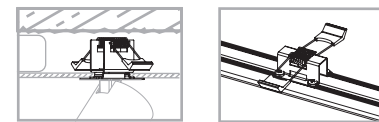

MONO SURFACE LONG S 7680

MONO SURFACE LONG 7682

MONO SURFACE LONG S

painting steel, plastic ABS

- 7734 7737
- 7676 7680

1xGU10, max 10W only LED

solid brass, painting steel, plastic ABS

- 7741

1xGU10, max 10W only LED

cut out \varnothing 35 mm

MONO SURFACE LONG M

painting steel, plastic ABS

- 7735 7738
- 7677 7681

1xGU10, max 10W only LED

solid brass, painting steel, plastic ABS

- 7742

1xGU10, max 10W only LED

cut out \varnothing 35 mm

MONO SURFACE LONG

painting steel, painting aluminum, plastic ABS

- 7736 7740
- 7678 7682

2xGU10, max 10W only LED

solid brass, painting aluminum, plastic ABS