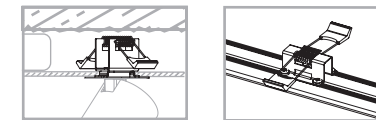

MONO SURFACE LONG S 7680

MONO SURFACE LONG 7682

MONO SURFACE LONG S

painting steel, plastic ABS

- 7734 7737
- 7676 7680

1xGU10, max 10W only LED

solid brass, painting steel, plastic ABS

- 7741

1xGU10, max 10W only LED

cut out \varnothing 35 mm

MONO SURFACE LONG M

painting steel, plastic ABS

- 7735 7738
- 7677 7681

1xGU10, max 10W only LED

solid brass, painting steel, plastic ABS

- 7742

1xGU10, max 10W only LED

cut out \varnothing 35 mm

MONO SURFACE LONG

painting steel, painting aluminum, plastic ABS

- 7736 7740
- 7678 7682

2xGU10, max 10W only LED

solid brass, painting aluminum, plastic ABS