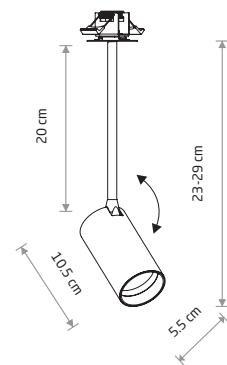

MONO SURFACE LONG S 7680

MONO SURFACE LONG 7682

MONO SURFACE LONG S

painting steel, plastic ABS

- 7734 7737
- 7676 7680

1xGU10, max 10W only LED

solid brass, painting steel, plastic ABS

- 7741

1xGU10, max 10W only LED

cut out \varnothing 35 mm

MONO SURFACE LONG M

painting steel, plastic ABS

- 7735 7738
- 7677 7681

1xGU10, max 10W only LED

solid brass, painting steel, plastic ABS

- 7742

1xGU10, max 10W only LED

cut out \varnothing 35 mm

MONO SURFACE LONG

painting steel, painting aluminum, plastic ABS

- 7736 7740
- 7678 7682

2xGU10, max 10W only LED

solid brass, painting aluminum, plastic ABS

- 7743

2xGU10, max 10W only LED

cut out 160x31 mm