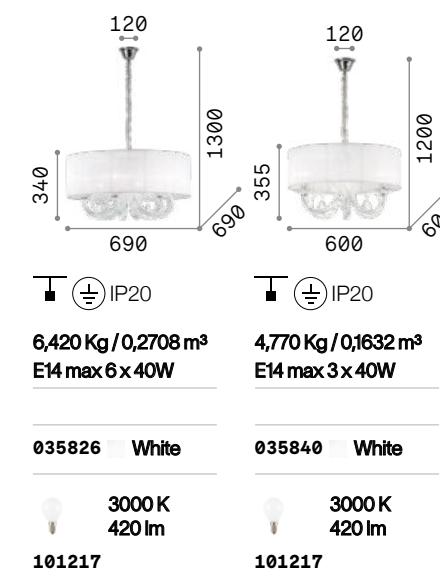

Opera

Chrome frame. PVC foil shade covered with metallic filaments. Cut crystal pendants. Suspension lamps provided with steel cables adjustable in length.

P. 456 P. 511 P. 565

Swan

Chrome metal frame. Hand-shaped blown glass body. Cut crystal decorative elements. Pleated organza shade. Velvet chain cover.