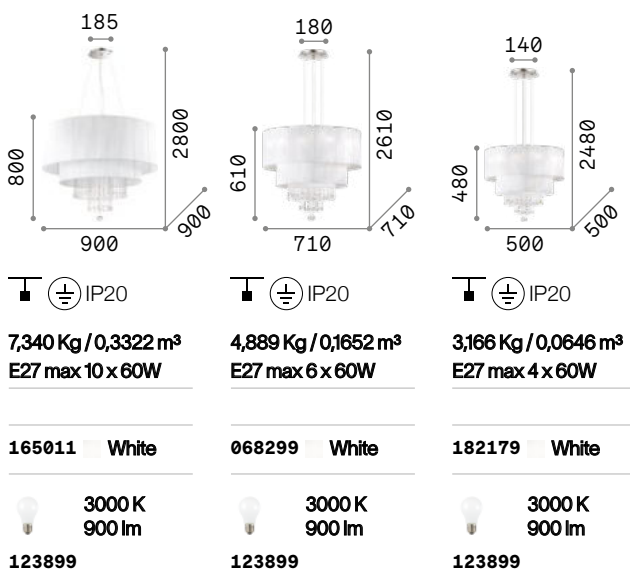

Opera

Chrome frame. PVC foil shade covered with metallic filaments. Cut crystal pendants. Suspension lamps provided with steel cables adjustable in length.

P. 456 P. 511 P. 565

Swan

Chrome metal frame. Hand-shaped blown glass body. Cut crystal decorative elements. Pleated organza shade. Velvet chain cover.