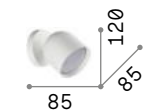

Gim

Powder painted aluminum frame. Rotating diffuser with satin acrylic screen. Integrated switch. Integrated LED source.

LED LED source 3000 K, 15.000 h life.

ON OFF Lamp with integrated switch.

IP20

0,450 Kg / 0,0034 m³
LED 6W / 530 lm

167152 ■ White
167121 ■ Black

Dodo ^{new}

Powder coated or plated metal base and body. Adjustable diffuser with replaceable LED source. Finishes: white, black, brushed brass.

LED Bulbs LED GX53 9W 3000 K included. Cod. 123936

IP20
0,930 Kg / 0,0035 m³
GX53 max 2x 15W

IP20
0,450 Kg / 0,0015 m³
GX53 max 1x 15W

314136 ■ White new 314105 ■ White new
327938 ■ Black new 314099 ■ Black new
327921 ■ Brass new 314129 ■ Brass new

3000 K
910 lm
123936