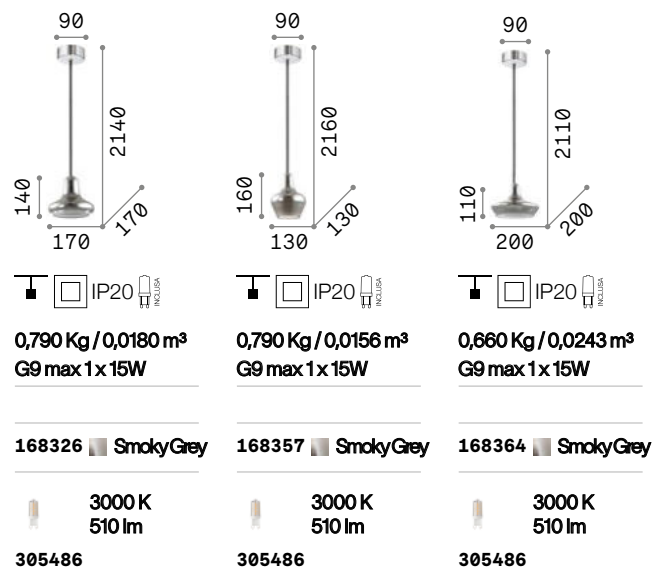

Lido

Chrome metal frame. Power cable coated with fabric. Smoky clear acid-etched blown glass diffusers.

LED Bulbs LED G9 4W 3000 K included.
Cod. **209043**

Soft

Metal frame with white and chrome finishes. White or smoky blown glass diffusers.