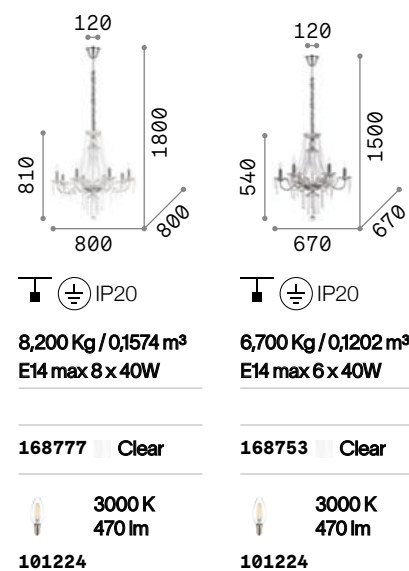

Amadeus

Metal chrome frame. Decorative elements made of blown glass and cut crystals. Velvet chain cover.

Giudecca

Blown and hand finished glass chandelier with chrome details. Crystal pendants composed of octagons and drops. Velvet chain cover. Available finishes: clear, black and red.

IP20

5,770 Kg / 0,1041 m³

E14 max 6 x 40W

027821 Clear

032504 Black

027418 Red

3000 K

430 lm