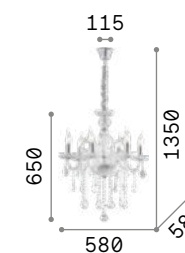

Amadeus

Metal chrome frame. Decorative elements made of blown glass and cut crystals. Velvet chain cover.

Giudecca

Blown and hand finished glass chandelier with chrome details. Crystal pendants composed of octagons and drops. Velvet chain cover. Available finishes: clear, black and red.

IP20

5,770 Kg / 0,1041 m³

E14 max 6 x 40W

027821 Clear

032504 Black

027418 Red

3000 K

430 lm