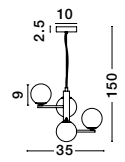

AGRIGENTO - 1700306002

Opal Glass
Antique Brass Metal
LED G9 4x5 Watt 230 Volt
IP20 Bulb Excluded
D: 35 H: 150 cm

GL 17003060021

JAKLIN - 9724581

Opal Glass
Antique Brass Metal
Gold Fabric Wire
LED G9 3x5 Watt 230 Volt
IP20 Bulb Excluded
D: 31.5 H1: 45 H2: 150 cm

GL 97245821

JAKLIN - 9724582

Opal Glass
Antique Brass Metal
Gold Fabric Wire
LED G9 5x5 Watt 230 Volt
IP20 Bulb Excluded
D: 31.5 H1: 72 H2: 150 cm

GL 97245821

AGRIGENTO - 1700306001

Opal Glass
Antique Brass Metal
LED G9 6x5 Watt 230 Volt
IP20 Bulb Excluded
D: 45 H: 150 cm