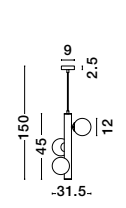

AGRIGENTO - 1700306002

Opal Glass
Antique Brass Metal
LED G9 4x5 Watt 230 Volt
IP20 Bulb Excluded
D: 35 H: 150 cm

GL 17003060021

JAKLIN - 9724581

Opal Glass
Antique Brass Metal
Gold Fabric Wire
LED G9 3x5 Watt 230 Volt
IP20 Bulb Excluded
D: 31.5 H1: 45 H2: 150 cm

GL 97245821

JAKLIN - 9724582

Opal Glass
Antique Brass Metal
Gold Fabric Wire
LED G9 5x5 Watt 230 Volt
IP20 Bulb Excluded
D: 31.5 H1: 72 H2: 150 cm

GL 97245821

AGRIGENTO - 1700306001

Opal Glass
Antique Brass Metal
LED G9 6x5 Watt 230 Volt
IP20 Bulb Excluded
D: 45 H: 150 cm