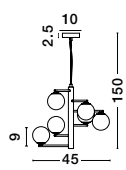

GL 97245821

JAKLIN - 9724582

Opal Glass
Antique Brass Metal
Gold Fabric Wire
LED G9 5x5 Watt 230 Volt
IP20 Bulb Excluded
D: 31.5 H1: 72 H2: 150 cm

GL 97245821

AGRIGENTO - 1700306001

Opal Glass
Antique Brass Metal
LED G9 6x5 Watt 230 Volt
IP20 Bulb Excluded
D: 45 H: 150 cm