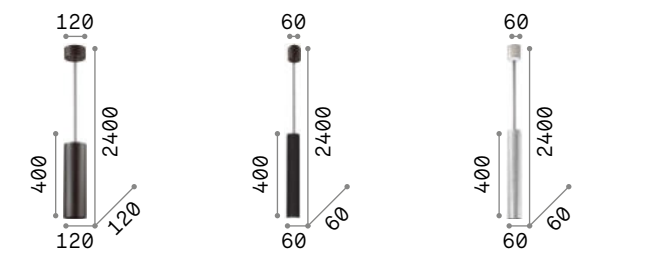

Look new

Metal ceiling rose and diffuser with different finishes. Power cable coated with fabric adjustable in length. It fits replaceable bulbs. Faded chrome version with glass diffuser.

LED Bulbs LED GU10 7W and GU10 10W 3000 K included.

IP20 2,950 Kg / 0,0092 m³ GU10 max 1x 50W	IP20 0,990 Kg / 0,0029 m³ GU10 max 1x 28W	IP20 0,990 Kg / 0,0029 m³ GU10 max 1x 28W
--	--	--

- | | | |
|----------------|---|---|
| 158723 ■ Black | 104935 White
104942 Chrome
104928 Black | 194806 Clear
141800 Silver
313894 Nickel new
141817 Gold
259239 Brass
141794 Ant. Brass
141855 Copper
170589 Coffee |
|----------------|---|---|