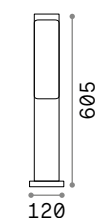

# Etere <sup>new</sup>

Powder painted casted aluminum body. Opal color plastic diffuser. Available finishes: anthracite, white, coffee, grey or black.

**LED** LED source 3000/4000 K, 25.000 h life.

IP44

1,100 Kg / 0,0103 m<sup>3</sup>  
LED 9,5W / 1150/1350 lm