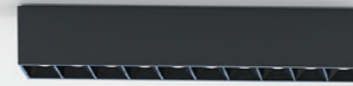

Downlights

MIDI LED 10055

MIDI LED 10048

MIDI LED

painted aluminum

- 10048 3000K
 10052 4000K
- 10055 3000K
 10058 4000K

MIDI LED 10060

MIDI LED

painted aluminum

- 10050 3000K
 10053 4000K
- 10056 3000K
 10060 4000K

Item No.	Power	Colour temp.	Luminous flux	Beam angle	Colour Rendering Index (CRI)	Input	Safety type	Power factor	Ingress protection	Lifetime
10048	20W LED	3000K	1700 lm	36°	>90	~220-230 V, 50/60 Hz	☐	>0.5	IP20	30000h
10052	20W LED	4000K	1700 lm	36°	>90	~220-230 V, 50/60 Hz	☐	>0.5	IP20	30000h
10055	20W LED	3000K	1700 lm	36°	>90	~220-230 V, 50/60 Hz	☐	>0.5	IP20	30000h
10058	20W LED	4000K	1700 lm	36°	>90	~220-230 V, 50/60 Hz	☐	>0.5	IP20	30000h
10050	40W LED	3000K	3500 lm	36°	>90	~220-230 V, 50/60 Hz	☐	>0.9	IP20	30000h
10053	40W LED	4000K	3500 lm	36°	>90	~220-230 V, 50/60 Hz	☐	>0.9	IP20	30000h
10056	40W LED	3000K	3500 lm	36°	>90	~220-230 V, 50/60 Hz	☐	>0.9	IP20	30000h
10060	40W LED	4000K	3500 lm	36°	>90	~220-230 V, 50/60 Hz	☐	>0.9	IP20	30000h

☐ WHITE ■ BLACK

MIDI LED 10056