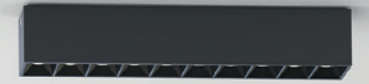

Downlights

MIDI LED 10055

MIDI LED 10048

MIDI LED

painted aluminum

- 10048 3000K
 10052 4000K
- 10055 3000K
 10058 4000K

MIDI LED 10060

MIDI LED

painted aluminum

- 10050 3000K
 10053 4000K
- 10056 3000K
 10060 4000K

Item No.	Power	Colour temp.	Luminous flux	Beam angle	Colour Rendering Index (CRI)	Input	Safety type	Power factor	Ingress protection	Lifetime
10048	20W LED	3000K	1700 lm	36°	>90	~220-230 V, 50/60 Hz	☐	>0.5	IP20	30000h
10052	20W LED	4000K	1700 lm	36°	>90	~220-230 V, 50/60 Hz	☐	>0.5	IP20	30000h
10055	20W LED	3000K	1700 lm	36°	>90	~220-230 V, 50/60 Hz	☐	>0.5	IP20	30000h
10058	20W LED	4000K	1700 lm	36°	>90	~220-230 V, 50/60 Hz	☐	>0.5	IP20	30000h
10050	40W LED	3000K	3500 lm	36°	>90	~220-230 V, 50/60 Hz	☐	>0.9	IP20	30000h
10053	40W LED	4000K	3500 lm	36°	>90	~220-230 V, 50/60 Hz	☐	>0.9	IP20	30000h
10056	40W LED	3000K	3500 lm	36°	>90	~220-230 V, 50/60 Hz	☐	>0.9	IP20	30000h
10060	40W LED	4000K	3500 lm	36°	>90	~220-230 V, 50/60 Hz	☐	>0.9	IP20	30000h

☐ WHITE ■ BLACK

MIDI LED 10056