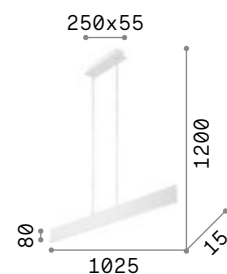

Desk

Aluminum ceiling cup and body finished with matt white or black powder coating. Suspension models provided with electrical wires adjustable in length.

LED LED source 3000 K, 30.000 h life.

138237

173245

IP20

1,860 Kg / 0,0140 m³
LED 32W / 2100 lm

138237 ■ White
173245 ■ Black

P. 386

Craft

Matt black varnished metal ceiling cap. Natural wood body. Satin opal color polycarbonate diffuser. Clear PVC cable.

LED LED source 3000 K, 20.000 h life.

IP20

3,400 Kg / 0,0238 m³
LED 37W / 4600 lm

284460 ■ Wood

P. 386

P. 538