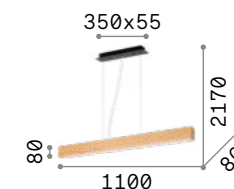

Desk

Aluminum ceiling cup and body finished with matt white or black powder coating. Suspension models provided with electrical wires adjustable in length.

LED LED source 3000 K, 30.000 h life.

138237

173245

IP20

1,860 Kg / 0,0140 m³
LED 32W / 2100 lm

138237 ■ White
173245 ■ Black

P. 386

Craft

Matt black varnished metal ceiling cap. Natural wood body. Satin opal color polycarbonate diffuser. Clear PVC cable.

LED LED source 3000 K, 20.000 h life.

IP20

3,400 Kg / 0,0238 m³
LED 37W / 4600 lm

284460 ■ Wood

P. 386

P. 538