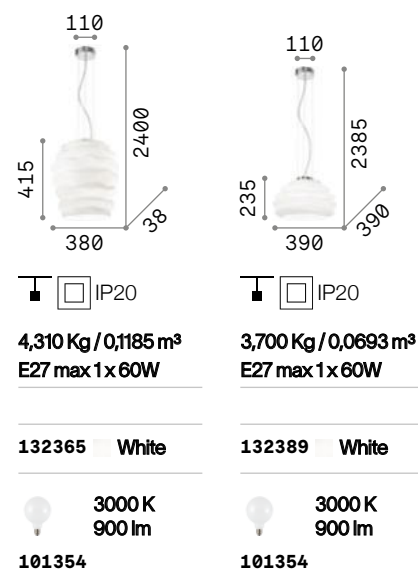

Karma

Chrome metal frame. White coated and acid-etched blown glass diffuser. Steel wires adjustable in length with automatic blocking mechanisms.

Folk

Metal ceiling cup and diffuser with matt paint, available finishes: coffee. Corrugated enamelled internal parable. Power cable coated with fabric.