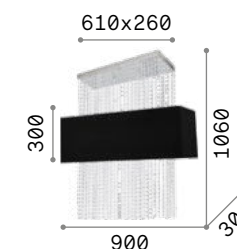

## Madame

Matt varnished metal ceiling cup.  
Power cable coated with fabric.  
Metal frame diffuser covered with white, canvas or black satin ribbon.

IP20

2,560 Kg / 0,2012 m³  
E27 max 1x 60W

174396 White  
219875 Ivory  
174402 Black

3000 K  
900 lm

101354

174396

219875

174402

## Phoenix

Chrome metal frame. Fabric coated shade with metal frame.  
Decorative elements composed of cut crystal octagons. Suspension versions supplied with steel cables adjustable in length with automatic devices.

IP20

8,400 Kg / 0,1030 m³  
E27 max 5x 60W

099101 White  
101163 Black

3000 K  
900 lm

123899

099101

101163