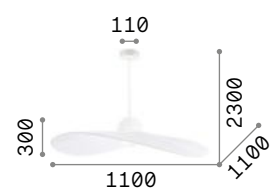

## Madame

Matt varnished metal ceiling cup.  
Power cable coated with fabric.  
Metal frame diffuser covered with white, canvas or black satin ribbon.

IP20

2,560 Kg / 0,2012 m³  
E27 max 1x 60W

174396 White  
219875 Ivory  
174402 Black

IP20

8,400 Kg / 0,1030 m³  
E27 max 5x 60W

099101 White  
101163 Black

3000 K  
900 lm

123899

099101

101163