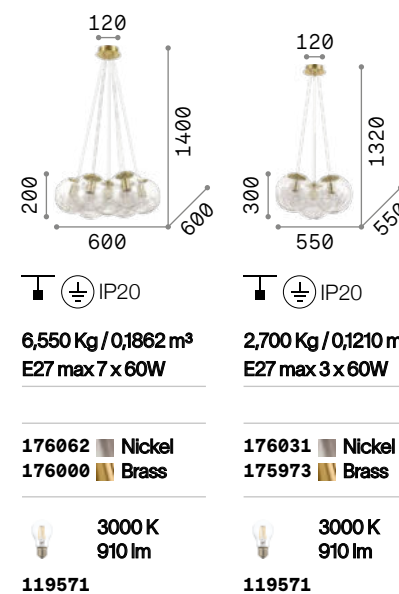

## Mapa Sat

Metal frame with nickel or brass finish. Clear blown glass diffuser with internal aluminum threads decoration.

## Mapa Max

Chrome metal frame. Clear blown glass diffuser with decorative aluminum thread inside. Suspension lamps with steel cables adjustable in length with automatic device.

## Luce Max

Chrome frame. Clear blown glass diffuser with decorative aluminum thread inside. Suspension lamps with steel cables adjustable in length with automatic devices.