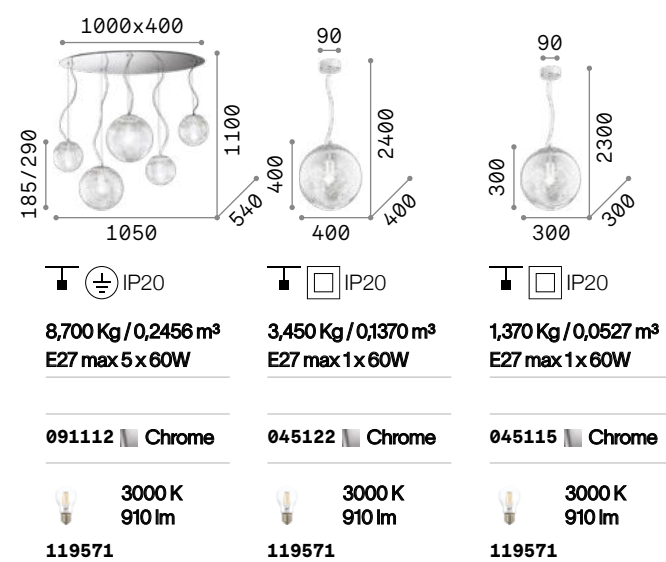

## Mapa Sat

Metal frame with nickel or brass finish. Clear blown glass diffuser with internal aluminum threads decoration.

## Mapa Max

Chrome metal frame. Clear blown glass diffuser with decorative aluminum thread inside. Suspension lamps with steel cables adjustable in length with automatic device.

## Luce Max

Chrome frame. Clear blown glass diffuser with decorative aluminum thread inside. Suspension lamps with steel cables adjustable in length with automatic devices.