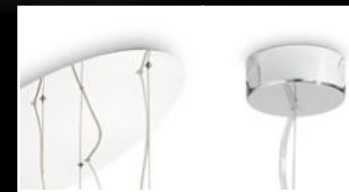

## Mapa Sat

Metal frame with nickel or brass finish. Clear blown glass diffuser with internal aluminum threads decoration.

## Mapa Max

Chrome metal frame. Clear blown glass diffuser with decorative aluminum thread inside. Suspension lamps with steel cables adjustable in length with automatic device.

## Luce Max

Chrome frame. Clear blown glass diffuser with decorative aluminum thread inside. Suspension lamps with steel cables adjustable in length with automatic devices.