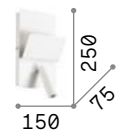

# Probe

White or black powder coated aluminum body. Double diffuser: upper diffuser made of acrylic, lower diffuser with flexible arm.

**LED** LED source 3000 K, 20.000 h life.

**ON OFF** Lamp with integrated switch.

**USB** Lamp with integrated USB socket.

IP20

0,870 Kg / 0,0021 m<sup>3</sup>  
LED 9W / 700 lm

243160 White  
237930 Black

IP20

1,060 Kg / 0,0049 m<sup>3</sup>  
LED 3W / 200 lm

176536 White  
176550 Black