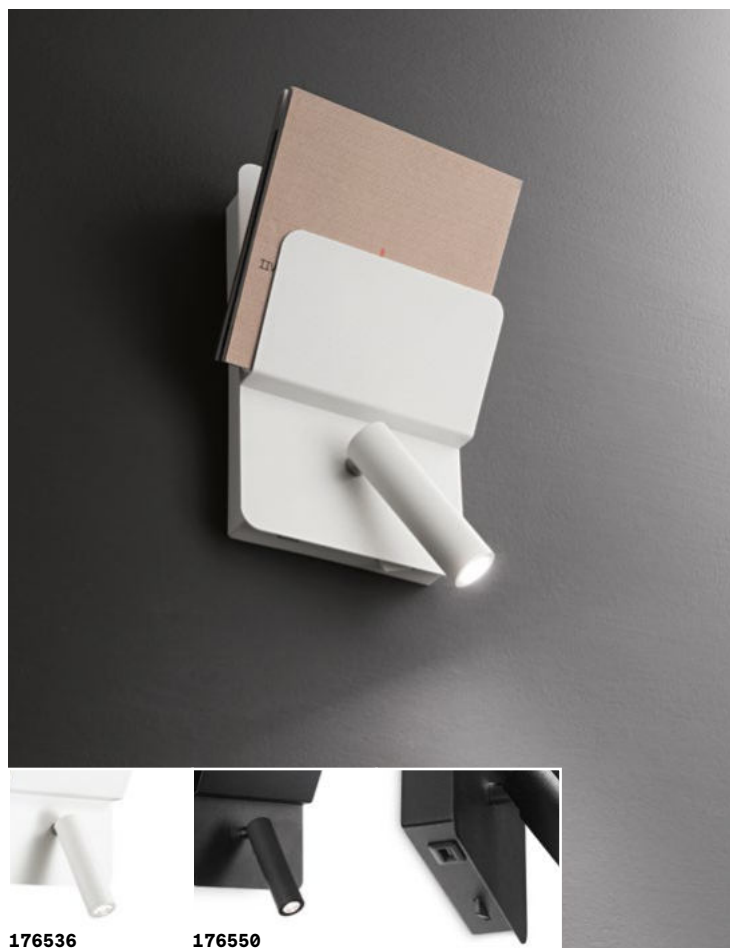

# Probe

White or black powder coated aluminum body. Double diffuser: upper diffuser made of acrylic, lower diffuser with flexible arm.

**LED** LED source 3000 K, 20.000 h life.

**ON OFF** Lamp with integrated switch.

# Read

Metal powder coated frame with white or black finish. Adjustable diffuser with integrated LED source. USB socket.

**LED** LED source 3000 K, 15.000 h life.

**ON OFF** Lamp with integrated switch.

**USB** Lamp with integrated USB socket.

# Book

Powder painted metal frame. Satin glass diffuser. Flexible arm coated with rubber with LED source. Double switch. USB socket.

**LED** LED source 3000 K, 15.000 h life.

**ON OFF** Lamp with integrated switch.