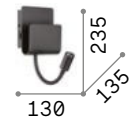

# Probe

White or black powder coated aluminum body. Double diffuser: upper diffuser made of acrylic, lower diffuser with flexible arm.

**LED** LED source 3000 K, 20.000 h life.

**ON OFF** Lamp with integrated switch.

**USB** Lamp with integrated USB socket.

IP20

0,870 Kg / 0,0021 m<sup>3</sup>  
LED 9W / 700 lm

243160 White  
237930 Black