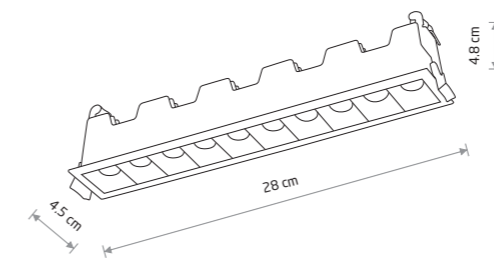

MINI LED RECESSED
10045

MINI LED RECESSED
10043

MINI LED RECESSED

painting aluminum

10042 3000K 10043 4000K

cut out 140x35 mm

MINI LED RECESSED
10045

MINI LED RECESSED

painting aluminum

10045 3000K 10046 4000K

cut out 275x35 mm

Item No.	Power	Colour temp.	Luminous flux	Beam angle	Colour Rendering Index (CRI)	Input	Safety type	Power factor	Ingress protection	Lifetime
10042	10W LED	3000K	600 lm	30°	>90	~220-230 V, 50/60 Hz	□	>0.5	IP20	30000h
10043	10W LED	4000K	660 lm	30°	>90	~220-230 V, 50/60 Hz	□	>0.5	IP20	30000h
10045	20W LED	3000K	1220 lm	30°	>90	~220-230 V, 50/60 Hz	□	>0.9	IP20	30000h
10046	20W LED	4000K	1280 lm	30°	>90	~220-230 V, 50/60 Hz	□	>0.9	IP20	30000h