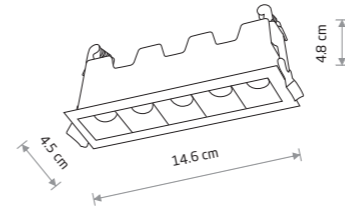

MINI LED RECESSED
10045

MINI LED RECESSED
10043

MINI LED RECESSED

painting aluminum

10042 3000K 10043 4000K

cut out 140x35 mm

MINI LED RECESSED
10045

MINI LED RECESSED

painting aluminum

10045 3000K 10046 4000K

cut out 275x35 mm

Item No.	Power	Colour temp.	Luminous flux	Beam angle	Colour Rendering Index (CRI)	Input	Safety type	Power factor	Ingress protection	Lifetime
10042	10W LED	3000K	600 lm	30°	>90	~220-230 V, 50/60 Hz	□	>0.5	IP20	30000h
10043	10W LED	4000K	660 lm	30°	>90	~220-230 V, 50/60 Hz	□	>0.5	IP20	30000h
10045	20W LED	3000K	1220 lm	30°	>90	~220-230 V, 50/60 Hz	□	>0.9	IP20	30000h
10046	20W LED	4000K	1280 lm	30°	>90	~220-230 V, 50/60 Hz	□	>0.9	IP20	30000h