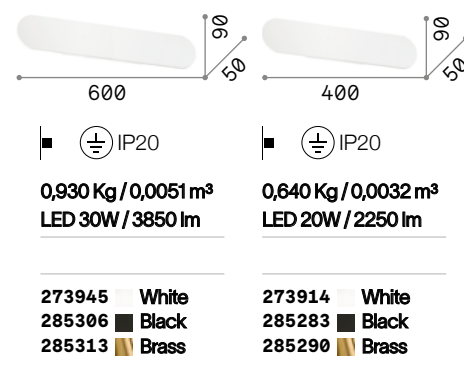

273914 285283 285290

282145 282121 282169

Echo

Powder coated or plated total aluminum base and diffuser. Indirect light emission. Colors: white, black, satin brass.

LED LED source 3000 K, 50.000 h life.

Zig Zag

Heat-sink body totally made of aluminium sheet of 6 mm thickness. White or black powder paint finish or plated brass or copper. Integrated LED source.

LED LED source 3000/4000 K, 50.000 h life.