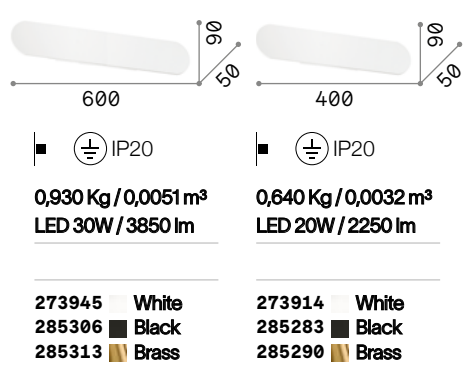

273914 285283 285290

282145 282121 282169

Echo

Powder coated or plated total aluminum base and diffuser. Indirect light emission. Colors: white, black, satin brass.

LED LED source 3000 K, 50.000 h life.

Zig Zag

Heat-sink body totally made of aluminium sheet of 6 mm thickness. White or black powder paint finish or plated brass or copper. Integrated LED source.

LED LED source 3000/4000 K, 50.000 h life.