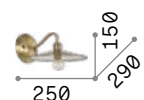

Cantina

Metal frame, diffuser and bulb socket cover, available with antique brass or copper finish. Electrical cable covered with fabric.

IP20

0,520 Kg / 0,0184 m³
E14 max 1x40W

112695 ■ Copper
112626 ■ Ant. Brass

3000 K
480 lm

101200

P. 133

112695

112626

Newton

Chrome metal frame and diffuser. Available with satin nickel, antique brass or matt black varnish finish. Adjustable arm. Adjustable diffuser with white enamel coating inside.

IP20

0,600 Kg / 0,0093 m³
E27 max 1x42W

016399 ■ Nickel
027852 ■ Black
027876 ■ Ant. Brass

3000 K
900 lm

123899

P. 542

016399

027852

027876

Shower

Black matt varnished metal frame. Articulated chrome element. Adjustable diffuser. Power cable coated with fabric with switch and plug included.

Lamp with integrated switch.

IP20

0,760 Kg / 0,0391 m³
E27 max 1x60W