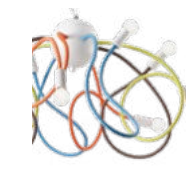

## Dream Big

Matt white varnished metal ceiling cup. Power cable coated with fabric. White acid-etched glass diffuser. Rope basket.

IP20

3,830 Kg / 0,1676 m<sup>3</sup>  
E27 max 1x 42W

261195 White

3000 K  
900 lm

## Avion

Matt painted wooden body and ceiling cup. Chrome metal details. Blown and acid-etched white glass diffusers.

IP20

2,440 Kg / 0,0618 m<sup>3</sup>  
E14 max 3x 28W

136325 Blue  
136318 Red

3000 K  
420 lm

## Multiflex

Metal structure finished with matt paint. Flexible arms covered with rubber. Steel wire adjustable in length with automatic blocking mechanism.

IP20

4,440 Kg / 0,0656 m<sup>3</sup>  
E14 max 8 x 40W

141893 White  
141909 Color

3000 K  
420 lm

101217

141893

141909