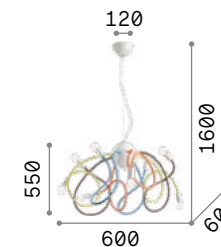

## Dream Big

Matt white varnished metal ceiling cup. Power cable coated with fabric. White acid-etched glass diffuser. Rope basket.

IP20

3,830 Kg / 0,1676 m<sup>3</sup>  
E27 max 1x 42W

261195 White

3000 K  
900 lm

123899

IP20

2,420 Kg / 0,1013 m<sup>3</sup>  
E27 max 1x 42W

179858 White

3000 K  
900 lm

123899

## Avion

Matt painted wooden body and ceiling cup. Chrome metal details. Blown and acid-etched white glass diffusers.

IP20

2,440 Kg / 0,0618 m<sup>3</sup>  
E14 max 3x 28W

136325 Blue  
136318 Red

3000 K  
420 lm

## Multiflex

Metal structure finished with matt paint. Flexible arms covered with rubber. Steel wire adjustable in length with automatic blocking mechanism.

IP20

4,440 Kg / 0,0656 m<sup>3</sup>  
E14 max 8 x 40W