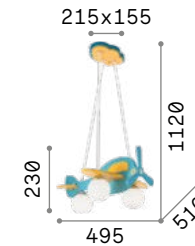

## Dream Big

Matt white varnished metal ceiling cup. Power cable coated with fabric. White acid-etched glass diffuser. Rope basket.

IP20

3,830 Kg / 0,1676 m<sup>3</sup>  
E27 max 1x 42W

261195 White

3000 K  
900 lm

123899

IP20

2,420 Kg / 0,1013 m<sup>3</sup>  
E27 max 1x 42W

179858 White

3000 K  
900 lm

123899

## Avion

Matt painted wooden body and ceiling cup. Chrome metal details. Blown and acid-etched white glass diffusers.

IP20

2,440 Kg / 0,0618 m<sup>3</sup>  
E14 max 3x 28W

136325 Blue  
136318 Red

3000 K  
420 lm

## Multiflex

Metal structure finished with matt paint. Flexible arms covered with rubber. Steel wire adjustable in length with automatic blocking mechanism.

IP20

4,440 Kg / 0,0656 m<sup>3</sup>  
E14 max 8 x 40W