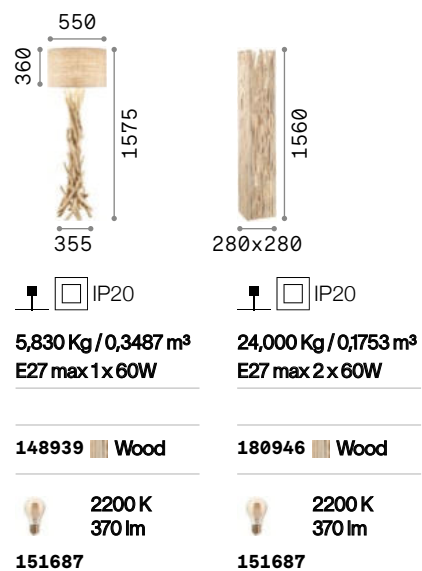

Driftwood

Metal frame. Natural wood decorative arms. PVC foil diffusers coated with canvas fabric.

ON
OFF Lamp with integrated switch.

ON
OFF P. 241 P. 506

York

Natural wooden tripod stand with metal details. PVC foil shade coated with fabric. Power cable coated with fabric. Available also with white or black shades and frame.

ON
OFF Lamp with integrated switch.

Klimt

Natural wood tripod. PVC foil shade covered with fabric, chrome metal support.

ON
OFF Lamp with integrated switch.