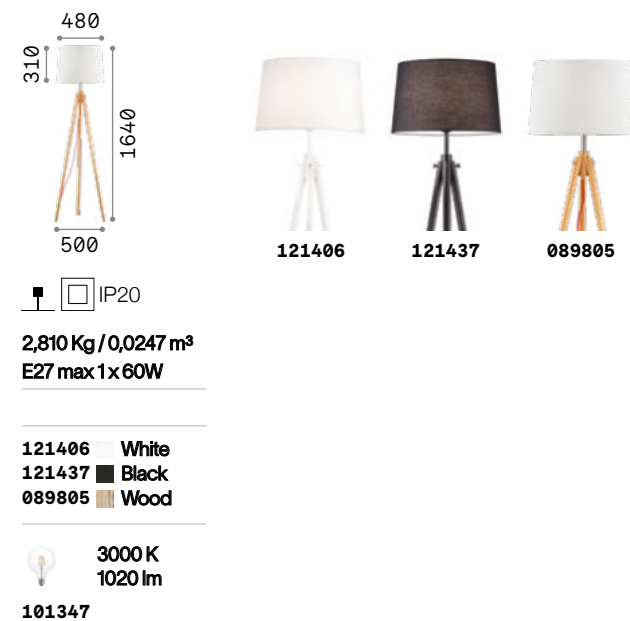

Driftwood

Metal frame. Natural wood decorative arms. PVC foil diffusers coated with canvas fabric.

ON
OFF Lamp with integrated switch.

ON
OFF P. 241 P. 506

York

Natural wooden tripod stand with metal details. PVC foil shade coated with fabric. Power cable coated with fabric. Available also with white or black shades and frame.

ON
OFF Lamp with integrated switch.

Klimt

Natural wood tripod. PVC foil shade covered with fabric, chrome metal support.

ON
OFF Lamp with integrated switch.