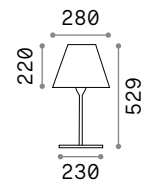

## Itaca

White powder painted metal base and bar. Plastic conical diffuser in opal color. Supplied with plug.

IP44

8,840 Kg / 0,1405 m<sup>3</sup>  
E27 max 1 x 60W

180953 White

4000 K  
1000 lm

151991

## Arcadia <sup>new</sup>

Powder coated metal base and stem. PMMA white diffuser. Neoprene cable with plug. Finish: anthracite.

IP44

6,500 Kg / 0,0525 m<sup>3</sup>  
E27 max 1 x 42W

298610 Anthracit. <sup>new</sup>

4000 K  
1000 lm

151991

IP44

2,940 Kg / 0,0247 m<sup>3</sup>  
E27 max 1 x 42W

298597 Anthracit. <sup>new</sup>

4000 K  
1000 lm

151991