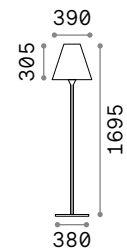

## Itaca

White powder painted metal base and bar. Plastic conical diffuser in opal color. Supplied with plug.

IP44

8,840 Kg / 0,1405 m<sup>3</sup>  
E27 max 1 x 60W

180953 White

4000 K  
1000 lm

151991

## Arcadia <sup>new</sup>

Powder coated metal base and stem. PMMA white diffuser. Neoprene cable with plug. Finish: anthracite.

IP44

6,500 Kg / 0,0525 m<sup>3</sup>  
E27 max 1 x 42W

298610 Anthracit. <sup>new</sup>

4000 K  
1000 lm

151991

IP44

2,940 Kg / 0,0247 m<sup>3</sup>  
E27 max 1 x 42W

298597 Anthracit. <sup>new</sup>

4000 K  
1000 lm

151991