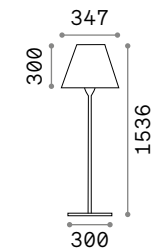

## Itaca

White powder painted metal base and bar. Plastic conical diffuser in opal color. Supplied with plug.

IP44

8,840 Kg / 0,1405 m<sup>3</sup>  
E27 max 1 x 60W

180953 White

4000 K  
1000 lm

151991

## Arcadia <sup>new</sup>

Powder coated metal base and stem. PMMA white diffuser. Neoprene cable with plug. Finish: anthracite.

IP44

6,500 Kg / 0,0525 m<sup>3</sup>  
E27 max 1 x 42W

298610 Anthracit. <sup>new</sup>

4000 K  
1000 lm

151991

IP44

2,940 Kg / 0,0247 m<sup>3</sup>  
E27 max 1 x 42W

298597 Anthracit. <sup>new</sup>

4000 K  
1000 lm

151991