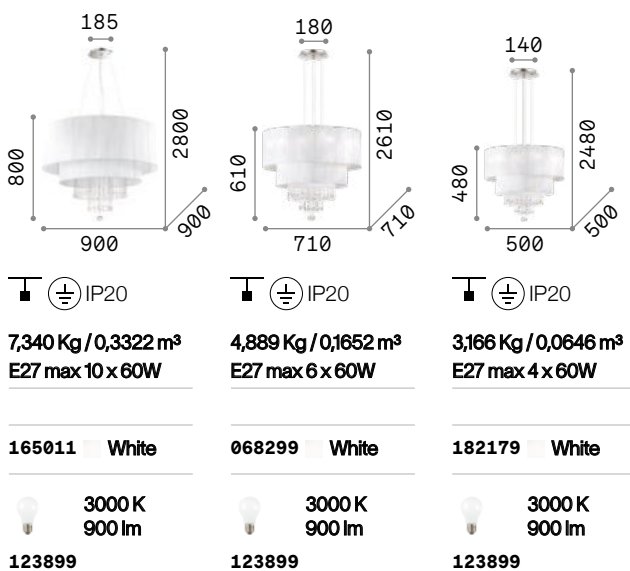

Opera

Chrome frame. PVC foil shade covered with metallic filaments. Cut crystal pendants. Suspension lamps provided with steel cables adjustable in length.

Swan

Chrome metal frame. Hand-shaped blown glass body. Cut crystal decorative elements. Pleated organza shade. Velvet chain cover.