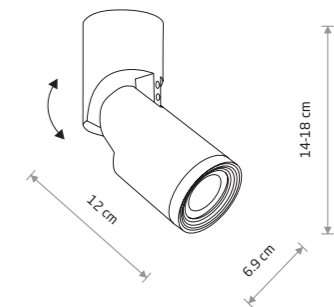

POINT TONE 8222

INDIA 7858

MIKE 7660

FLEA 8203

POINT TONE 8225

INDIA 7860

MIKE 7658

FLEA

painting steel

- 8202
- 8203

1xGX53, max 12W only LED

POINT TONE

painting steel, plastic ABS

- 8220
- 8221
- 8222

8225
- 8224
- 8223

1xGU10, max 10W only LED