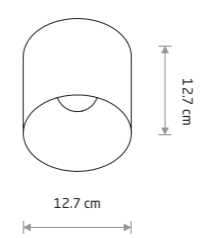

HALO 8196

HALO 8196

HALO 8195

HALO
painted steel, plastic ABS

- 8195 8196

1xGU10, max 10W only LED

WHITE P004 RAL 9003 BLACK P013 RAL 9005

FLEA 8202