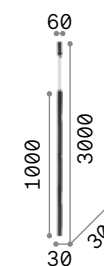

# Ultrathin <sup>new</sup>

Metal ceiling cup and diffuser plated chrome or with matt white or black varnish finish. Electrical cable coated with fabric. DALI/Push dimmable version available for the black round model.

**LED** Led source 3000 K, 20.000 h life.

142913 321783  
156699 321813

194196, 194202

0,670 Kg / 0,0036 m<sup>3</sup>  
LED 11,5W / 1150 lm / 51°

0,860 Kg / 0,0036 m<sup>3</sup>  
LED 11,5W / 1150 lm / 51°

0,460 Kg / 0,0036 m<sup>3</sup>  
LED 11,5W / 1150 lm / 51°

0,450 Kg / 0,0019 m<sup>3</sup>  
LED 11,5W / 1150 lm / 51°

- 142906 White On-Off
- 164878 Chrome On-Off
- 142913 Black On-Off
- 321783 Black Dal/Push<sup>new</sup>

- 194172 White
- 194196 Black

- 156682 White On-Off
- 187662 Chrome On-Off
- 156699 Black On-Off
- 321813 Black Dal/Push<sup>new</sup>

- 194189 White
- 194202 Black

Ø80

Ø81