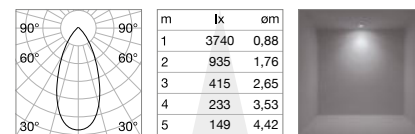

CRI ≥ 82 30W 50° 4000lm 3000K