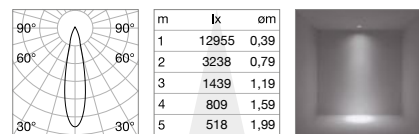

Smile 30W

LED COB PHILIPS Driver TRIDONIC ON/OFF included

CRI ≥ 82

Power	Beam	Lumen	CCT	Finish	Code
30 W	24°	4000 lm	3000 K	White	189697
				Black	189703
	36°	4200 lm	4000 K	White	189734
				Black	189741
	50°	4000 lm	3000 K	White	189871
				Black	189888
4200 lm		4000 K	White	189895	
			Black	189901	

CRI ≥ 92

Power	Beam	Lumen	CCT	Finish	Code
30 W	24°	3500 lm	3000 K	White	189710
				Black	189727
	36°	3500 lm	3000 K	White	189918
				Black	189925
	50°	3500 lm	3000 K	White	190099
				Black	190105

Required	Driver	Finish	Code
No		Black	190181
No	On/Off	White	170145
		Black	170152