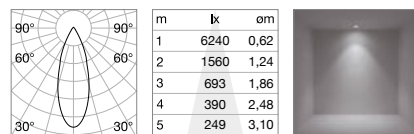

CRI ≥ 82 30W 36° 4000lm 3000K