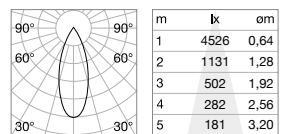

CRI ≥92

Power	Beam	Lumen	CCT	Finish	Code
20W	24°	2550 lm	3000 K	White	189659
		2550 lm	3000 K	Black	189666
	36°	2550 lm	3000 K	White	189833
		2550 lm	3000 K	Black	189840
	50°	2550 lm	3000 K	White	190037
		2550 lm	3000 K	Black	190044

FILTER HONEYCOMB

SINGLE CONNECTION

Required	Driver	Finish	Code
No		Black	190181
No	On/Off	White	170145
		Black	170152

CRI ≥82 20W 24° 3000lm 3000K

CRI ≥82 20W 36° 3000lm 3000K

CRI ≥82 20W 50° 3000lm 3000K