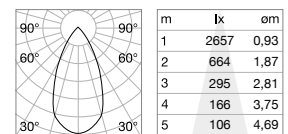

CRI ≥92

Power	Beam	Lumen	CCT	Finish	Code
20W	24°	2550 lm	3000 K	White	189659
		2550 lm	3000 K	Black	189666
	36°	2550 lm	3000 K	White	189833
		2550 lm	3000 K	Black	189840
	50°	2550 lm	3000 K	White	190037
		2550 lm	3000 K	Black	190044

FILTER HONEYCOMB

SINGLE CONNECTION

Required	Driver	Finish	Code
No		Black	190181
No	On/Off	White	170145
		Black	170152

CRI ≥82 20W 24° 3000lm 3000K

CRI ≥82 20W 36° 3000lm 3000K

CRI ≥82 20W 50° 3000lm 3000K