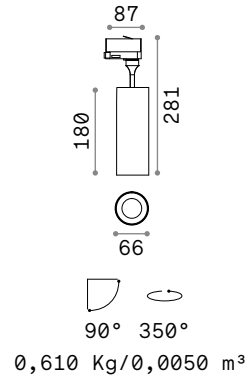

Smile 15W

LED COB PHILIPS Driver TRIDONIC ON/OFF included

CRI ≥82

Power	Beam	Lumen	CCT	Finish	Code
15W	24°	2050 lm	3000 K	White	189574
				Black	189581
	36°	2250 lm	4000 K	White	189611
				Black	189628
	50°	2050 lm	3000 K	White	189758
				Black	189765
2250 lm		4000 K	White	189796	
			Black	189802	
2250 lm	4000 K	3000 K	White	189932	
			Black	189949	
	3000 K	White	189956		
		Black	189963		

CRI ≥92

Power	Beam	Lumen	CCT	Finish	Code
15W	24°	1700 lm	3000 K	White	189598
				Black	189604
	36°	1700 lm	3000 K	White	189772
				Black	189789
	50°	1700 lm	3000 K	White	189970
				Black	189987

Required	Driver	Finish	Code
No		Black	189536
No	On/Off	White	170145
		Black	170152

FILTER HONEYCOMB

SINGLE CONNECTION

Light beam: SPOT

CRI ≥82 15W 24° 2050lm 3000K

Light beam: ACCENT

CRI ≥82 15W 36° 2050lm 3000K

Light beam: WIDE

CRI ≥82 15W 50° 2050lm 3000K