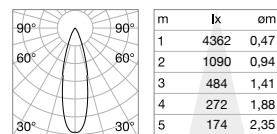

CRI ≥92

Power	Beam	Lumen	CCT	Finish	Code
15W	24°	1700 lm	3000 K	White	189598
				Black	189604
	36°	1700 lm	3000 K	White	189772
				Black	189789
	50°	1700 lm	3000 K	White	189970
				Black	189987

Required	Driver	Finish	Code
No		Black	189536
No	On/Off	White	170145
		Black	170152

FILTER HONEYCOMB

SINGLE CONNECTION

Light beam: SPOT

CRI ≥82 15W 24° 2050lm 3000K

Light beam: ACCENT

CRI ≥82 15W 36° 2050lm 3000K

Light beam: WIDE

CRI ≥82 15W 50° 2050lm 3000K