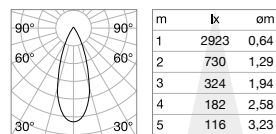

FILTER HONEYCOMB

SINGLE CONNECTION

Light beam: SPOT

CRI ≥82 15W 24° 2050lm 3000K

Light beam: ACCENT

CRI ≥82 15W 36° 2050lm 3000K

Light beam: WIDE

CRI ≥82 15W 50° 2050lm 3000K