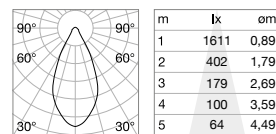

FILTER HONEYCOMB

SINGLE CONNECTION

Light beam: SPOT

CRI ≥82 15W 24° 2050lm 3000K

Light beam: ACCENT

CRI ≥82 15W 36° 2050lm 3000K

Light beam: WIDE

CRI ≥82 15W 50° 2050lm 3000K