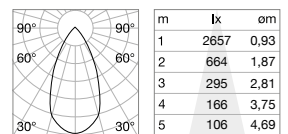

CRI ≥92

Power	Beam	Lumen	CCT	Finish	Code
20W	24°	2550 lm	3000 K	White	189659
		2550 lm	3000 K	Black	189666
	36°	2550 lm	3000 K	White	189833
		2550 lm	3000 K	Black	189840
	50°	2550 lm	3000 K	White	190037
		2550 lm	3000 K	Black	190044

FILTER HONEYCOMB

SINGLE CONNECTION

Required	Driver	Finish	Code
No		Black	190181
No	On/Off	White	170145
		Black	170152

CRI ≥82 20W 24° 3000lm 3000K

CRI ≥82 20W 36° 3000lm 3000K

CRI ≥82 20W 50° 3000lm 3000K