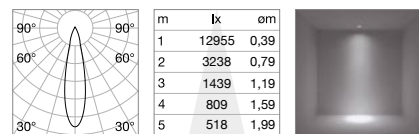

CRI ≥ 82 30W 24° 4000lm 3000K