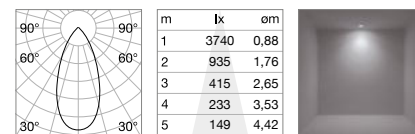

CRI ≥ 92

Power	Beam	Lumen	CCT	Finish	Code
30 W	24°	3500 lm	3000 K	White	189710
				Black	189727
	36°	3500 lm	3000 K	White	189918
				Black	189925
	50°	3500 lm	3000 K	White	190099
				Black	190105

FILTER HONEYCOMB

SINGLE CONNECTION

Required	Driver	Finish	Code
No		Black	190181
No	On/Off	White	170145
		Black	170152

CRI ≥ 82 30W 24° 4000lm 3000K

CRI ≥ 82 30W 36° 4000lm 3000K

CRI ≥ 82 30W 50° 4000lm 3000K