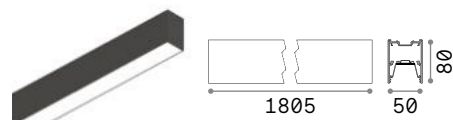

Fluo Wide

2,890 Kg/0,0183 m³
Cable length 2150 mm

LED SMD SAMSUNG Driver TRIDONIC ON/OFF included

Power	Beam	Lumen	CCT	Finish	Code
27 W	105°	3750 lm	3000 K	White	192437
				Black	191997
		4050 lm	4000 K	White	192482
				Black	192505

DIMMABLE DRIVER* Optional

	Power	Output	Measure (LxHxW)	Code
1-10V	28 W	500 mA	280x21x30 mm	216423
DALI/Push	27 W	500 mA	280x21x30 mm	216287

4,420 Kg/0,0257 m³
Cable length 2150 mm

LED SMD SAMSUNG Driver TRIDONIC ON/OFF included