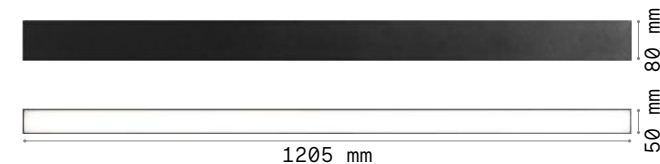

Fluo Wide 1200