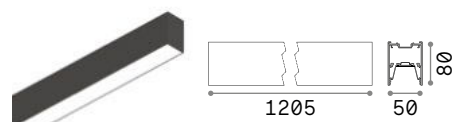

Fluo Wide

2,890 Kg/0,0183 m³
Cable length 2150 mm

LED SMD SAMSUNG Driver TRIDONIC ON/OFF included

Power	Beam	Lumen	CCT	Finish	Code
27 W	105°	3750 lm	3000 K	White	192437
				Black	191997
		4050 lm	4000 K	White	192482
				Black	192505

DIMMABLE DRIVER* Optional

	Power	Output	Measure (LxHxW)	Code
1-10V	28 W	500 mA	280x21x30 mm	216423
DALI/Push	27 W	500 mA	280x21x30 mm	216287

4,420 Kg/0,0257 m³
Cable length 2150 mm

LED SMD SAMSUNG Driver TRIDONIC ON/OFF included