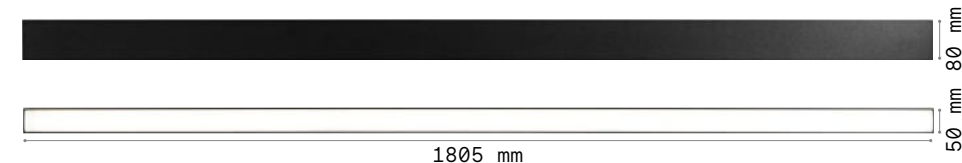

Fluo Wide 1800