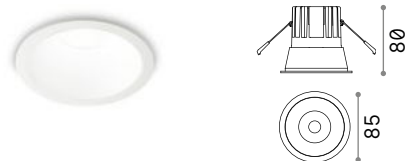

Game Trim Round

⌀ 75 mm
0,280 Kg/0,0011 m³

LED COB CREE Driver ON/OFF included - CRI ≥80

Power	Beam	Lumen	CCT	Finish	Code
11W	36°	1000 lm	2700 K	White +	285429
			3000 K	Silver +	192284
		1250 lm	4000 K	White +	192291
				Black +	192277
				Gold +	192307

⌀ 75 mm
0,280 Kg/0,0011 m³

Power	Beam	Lumen	CCT	Finish	Code
11W	36°	1000 lm	2700 K	Black +	285412
			3000 K	Silver +	192321
		1250 lm	4000 K	White +	192338
				Black +	192314
				Gold +	192345

IP65

Power	Beam	Lumen	CCT	Finish	Code
11W	36°	1100 lm	3000 K	White +	313191
				Black +	327754