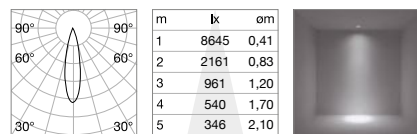

Power	Beam	Lumen	CCT	Finish	Code
20W	24°	2350 lm	3000 K	White +	273174
				Black +	273167

Light beam: ACCENT

Light beam: SPOT

CRI≥90 11W 36° 1100lm 3000K

CRI≥90 20W 24° 2350lm 3000K

* The dimmable power supplies must be ordered in concomitance with the product and will be included inside the fittings by replacing the on-off power supply.