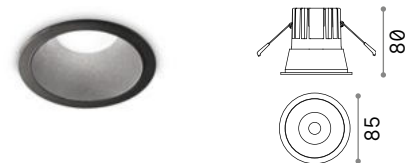

Game Trim Round

⌀ 75 mm
0,280 Kg/0,0011 m³

LED COB CREE Driver ON/OFF included - CRI ≥80

Power	Beam	Lumen	CCT	Finish	Code
11W	36°	1000 lm	2700 K	White +	285429
			3000 K	Silver +	192284
		1250 lm	4000 K	White +	192291
				Black +	192277
				Gold +	192307

⌀ 75 mm
0,280 Kg/0,0011 m³

Power	Beam	Lumen	CCT	Finish	Code
11W	36°	1000 lm	2700 K	Black +	285412
			3000 K	Silver +	192321
		1250 lm	4000 K	White +	192338
				Black +	192314
				Gold +	192345

IP65

Power	Beam	Lumen	CCT	Finish	Code
11W	36°	1100 lm	3000 K	White +	313191
				Black +	327754