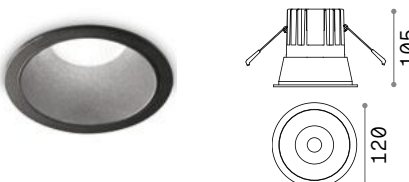

Game Trim Round

⌀ 75 mm
0,280 Kg/0,0011 m³

LED COB CREE Driver ON/OFF included - CRI ≥80

Power	Beam	Lumen	CCT	Finish	Code
11W	36°	1000 lm	2700 K	White +	285429
			3000 K	Silver +	192284
		1250 lm	4000 K	White +	192291
				Black +	192277
				Gold +	192307

⌀ 75 mm
0,280 Kg/0,0011 m³

Power	Beam	Lumen	CCT	Finish	Code
11W	36°	1000 lm	2700 K	Black +	285412
			3000 K	Silver +	192321
		1250 lm	4000 K	White +	192338
				Black +	192314
				Gold +	192345

IP65

Power	Beam	Lumen	CCT	Finish	Code
11W	36°	1100 lm	3000 K	White +	313191
				Black +	327754

new

new

DIMMABLE DRIVER* Optional

	Power	Output	Measure (LxHxW)	Code
1-10V/Push	20 W	250 mA	111x22x52 mm	217253
DALI/Push	12 W	250 mA	132x20x30 mm	202396

⌀ 110 mm
0,660 Kg/0,0033 m³

LED COB BRIDGELUX Driver ON/OFF included - CRI ≥90