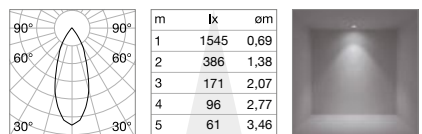

⌀ 110 mm
0,660 Kg/0,0033 m³

LED COB BRIDGELUX Driver ON/OFF included - CRI ≥90

Power	Beam	Lumen	CCT	Finish	Code
20W	24°	2350 lm	3000 K	White	+ 273174
				Black	+ 273167

Light beam: ACCENT

Light beam: SPOT