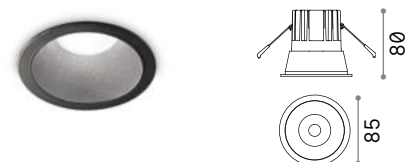

Game Trim Round

⌀ 75 mm
0,280 Kg/0,0011 m³

LED COB CREE Driver ON/OFF included - CRI ≥80

Power	Beam	Lumen	CCT	Finish	Code
11W	36°	1000 lm	2700 K	White	+ 285429
			3000 K	Silver	+ 192284
		1250 lm	3000 K	White	+ 192291
			4000 K	Black	+ 192277
			4000 K	Gold	+ 192307
			White	+ 267975	

⌀ 75 mm
0,280 Kg/0,0011 m³

Power	Beam	Lumen	CCT	Finish	Code
11W	36°	1000 lm	2700 K	Black	+ 285412
			3000 K	Silver	+ 192321
		1250 lm	3000 K	White	+ 192338
			4000 K	Black	+ 192314
			4000 K	Gold	+ 192345
			Black	+ 267968	