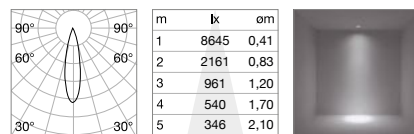

CRI≥90 20W 24° 2350lm 3000K

* The dimmable power supplies must be ordered in concomitance with the product and will be included inside the fittings by replacing the on-off power supply.