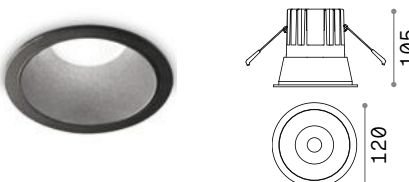

Game Trim Round

⌀ 75 mm
0,280 Kg/0,0011 m³

LED COB CREE Driver ON/OFF included - CRI ≥80

Power	Beam	Lumen	CCT	Finish	Code
11W	36°	1000 lm	2700 K	White	+ 285429
			3000 K	Silver	+ 192284
		1250 lm	3000 K	White	+ 192291
			4000 K	Black	+ 192277
			4000 K	Gold	+ 192307
			White	+ 267975	

⌀ 75 mm
0,280 Kg/0,0011 m³

Power	Beam	Lumen	CCT	Finish	Code
11W	36°	1000 lm	2700 K	Black	+ 285412
			3000 K	Silver	+ 192321
		1250 lm	3000 K	White	+ 192338
			4000 K	Black	+ 192314
			4000 K	Gold	+ 192345
			Black	+ 267968	

IP65

Power	Beam	Lumen	CCT	Finish	Code
11W	36°	1100 lm	3000 K	White	+ 313191
				Black	+ 327754

new

new

DIMMABLE DRIVER* Optional

	Power	Output	Measure (LxHxW)	Code
1-10V/Push	20 W	250 mA	111x22x52 mm	217253
DALI/Push	12 W	250 mA	132x20x30 mm	202396

⌀ 110 mm
0,660 Kg/0,0033 m³

LED COB BRIDGELUX Driver ON/OFF included - CRI ≥90

Power	Beam	Lumen	CCT	Finish	Code
20W	24°	2350 lm	3000 K	White	+ 273174
				Black	+ 273167

Light beam: ACCENT

Light beam: SPOT