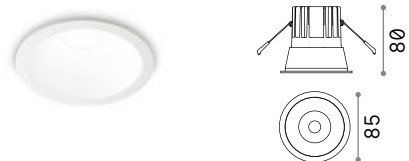

Game Trim Round

⌀ 75 mm
0,280 Kg/0,0011 m³

LED COB CREE Driver ON/OFF included - CRI ≥80

Power	Beam	Lumen	CCT	Finish	Code
11W	36°	1000 lm	2700 K	White	+ 285429
			3000 K	Silver	+ 192284
		1250 lm	3000 K	White	+ 192291
			4000 K	Black	+ 192277
			4000 K	Gold	+ 192307
			White	+ 267975	

⌀ 75 mm
0,280 Kg/0,0011 m³

Power	Beam	Lumen	CCT	Finish	Code
11W	36°	1000 lm	2700 K	Black	+ 285412
			3000 K	Silver	+ 192321
		1250 lm	3000 K	White	+ 192338
			4000 K	Black	+ 192314
			4000 K	Gold	+ 192345
			Black	+ 267968	