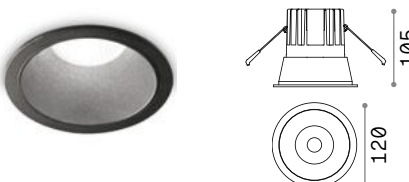

# Game Trim Round

75 mm  
0,280 Kg/0,0011 m<sup>3</sup>

LED COB CREE Driver ON/OFF included - CRI ≥80

Power	Beam	Lumen	CCT	Finish	Code
11W	36°	1000 lm	2700 K	White +	285429
		1100 lm	3000 K	Silver +	192284
				White +	192291
				Black +	192277
				Gold +	192307
		1250 lm	4000 K	White +	267975

75 mm  
0,280 Kg/0,0011 m<sup>3</sup>

Power	Beam	Lumen	CCT	Finish	Code
11W	36°	1000 lm	2700 K	Black +	285412
		1100 lm	3000 K	Silver +	192321
				White +	192338
				Black +	192314
				Gold +	192345
		1250 lm	4000 K	Black +	267968

IP65

Power	Beam	Lumen	CCT	Finish	Code
11W	36°	1100 lm	3000 K	White +	313191
				Black +	327754

new

new

DIMMABLE DRIVER\* Optional

	Power	Output	Measure (LxHxW)	Code
1-10V/Push	20 W	250 mA	111x22x52 mm	217253
DALI/Push	12 W	250 mA	132x20x30 mm	202396

110 mm  
0,660 Kg/0,0033 m<sup>3</sup>

LED COB BRIDGELUX Driver ON/OFF included - CRI ≥90

Power	Beam	Lumen	CCT	Finish	Code
20W	24°	2350 lm	3000 K	White +	273174
				Black +	273167

Light beam: ACCENT

Light beam: SPOT