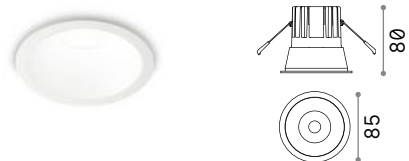

# Game Trim Round

75 mm  
0,280 Kg/0,0011 m<sup>3</sup>

LED COB CREE Driver ON/OFF included - CRI ≥80

Power	Beam	Lumen	CCT	Finish	Code
11W	36°	1000 lm	2700 K	White +	285429
		1100 lm	3000 K	Silver +	192284
				White +	192291
				Black +	192277
				Gold +	192307
		1250 lm	4000 K	White +	267975

75 mm  
0,280 Kg/0,0011 m<sup>3</sup>

Power	Beam	Lumen	CCT	Finish	Code
11W	36°	1000 lm	2700 K	Black +	285412
		1100 lm	3000 K	Silver +	192321
				White +	192338
				Black +	192314
				Gold +	192345
		1250 lm	4000 K	Black +	267968