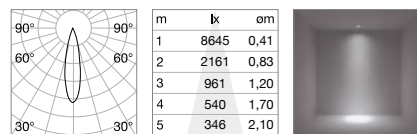

CRI≥90 20W 24° 2350lm 3000K

* The dimmable power supplies must be ordered in concomitance with the product and will be included inside the fittings by replacing the on-off power supply.