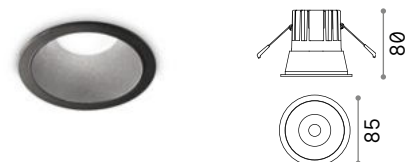

# Game Trim Round

75 mm  
0,280 Kg/0,0011 m<sup>3</sup>

LED COB CREE Driver ON/OFF included - CRI ≥80

Power	Beam	Lumen	CCT	Finish	Code
11W	36°	1000 lm	2700 K	White +	285429
		1100 lm	3000 K	Silver +	192284
				White +	192291
				Black +	192277
				Gold +	192307
		1250 lm	4000 K	White +	267975

75 mm  
0,280 Kg/0,0011 m<sup>3</sup>

Power	Beam	Lumen	CCT	Finish	Code
11W	36°	1000 lm	2700 K	Black +	285412
		1100 lm	3000 K	Silver +	192321
				White +	192338
				Black +	192314
				Gold +	192345
		1250 lm	4000 K	Black +	267968