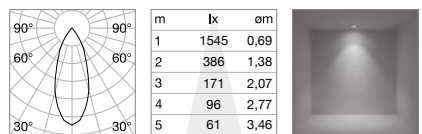

110 mm  
0,660 Kg/0,0033 m<sup>3</sup>

LED COB BRIDGELUX Driver ON/OFF included - CRI ≥90

Power	Beam	Lumen	CCT	Finish	Code
20W	24°	2350 lm	3000 K	White +	273174
				Black +	273167

Light beam: ACCENT

Light beam: SPOT