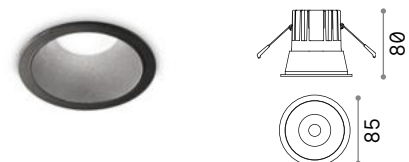

Game Trim Round

⌀ 75 mm
0,280 Kg/0,0011 m³

LED COB CREE Driver ON/OFF included - CRI ≥80

Power	Beam	Lumen	CCT	Finish	Code
11W	36°	1000 lm	2700 K	White +	285429
		1100 lm	3000 K	Silver +	192284
				White +	192291
				Black +	192277
		1250 lm	4000 K	White +	267975

⌀ 75 mm
0,280 Kg/0,0011 m³

Power	Beam	Lumen	CCT	Finish	Code
11W	36°	1000 lm	2700 K	Black +	285412
		1100 lm	3000 K	Silver +	192321
				White +	192338
				Black +	192314
		1250 lm	4000 K	Black +	267968

IP65

Power	Beam	Lumen	CCT	Finish	Code
11W	36°	1100 lm	3000 K	White +	313191
				Black +	327754

new

new

DIMMABLE DRIVER* Optional

	Power	Output	Measure (LxHxW)	Code
1-10V/Push	20 W	250 mA	111x22x52 mm	217253
DALI/Push	12 W	250 mA	132x20x30 mm	202396