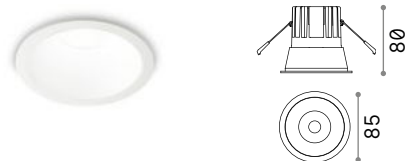

Game Trim Round

⌀ 75 mm
0,280 Kg/0,0011 m³

LED COB CREE Driver ON/OFF included - CRI ≥80

Power	Beam	Lumen	CCT	Finish	Code
11W	36°	1000 lm	2700 K	White +	285429
		1100 lm	3000 K	Silver +	192284
				White +	192291
				Black +	192277
		1250 lm	4000 K	White +	267975

⌀ 75 mm
0,280 Kg/0,0011 m³

Power	Beam	Lumen	CCT	Finish	Code
11W	36°	1000 lm	2700 K	Black +	285412
		1100 lm	3000 K	Silver +	192321
				White +	192338
				Black +	192314
		1250 lm	4000 K	Black +	267968

IP65