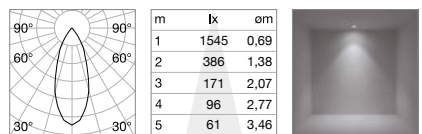

⌀ 110 mm
0,660 Kg/0,0033 m³

LED COB BRIDGELUX Driver ON/OFF included - CRI ≥90

Power	Beam	Lumen	CCT	Finish	Code
20W	24°	2350 lm	3000 K	White +	273174
				Black +	273167

Light beam: ACCENT

Light beam: SPOT