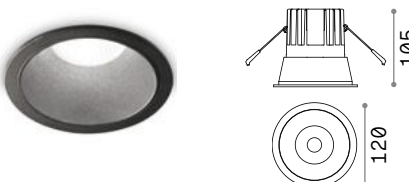

Game Trim Round

⌀ 75 mm
0,280 Kg/0,0011 m³

LED COB CREE Driver ON/OFF included - CRI ≥80

Power	Beam	Lumen	CCT	Finish	Code
11W	36°	1000 lm	2700 K	White +	285429
		1100 lm	3000 K	Silver +	192284
				White +	192291
				Black +	192277
		1250 lm	4000 K	White +	267975

⌀ 75 mm
0,280 Kg/0,0011 m³

Power	Beam	Lumen	CCT	Finish	Code
11W	36°	1000 lm	2700 K	Black +	285412
		1100 lm	3000 K	Silver +	192321
				White +	192338
				Black +	192314
		1250 lm	4000 K	Black +	267968

IP65

Power	Beam	Lumen	CCT	Finish	Code
11W	36°	1100 lm	3000 K	White +	313191
				Black +	327754

new

new

DIMMABLE DRIVER* Optional

	Power	Output	Measure (LxHxW)	Code
1-10V/Push	20 W	250 mA	111x22x52 mm	217253
DALI/Push	12 W	250 mA	132x20x30 mm	202396

⌀ 110 mm
0,660 Kg/0,0033 m³

LED COB BRIDGELUX Driver ON/OFF included - CRI ≥90

Power	Beam	Lumen	CCT	Finish	Code
20W	24°	2350 lm	3000 K	White +	273174
				Black +	273167

Light beam: ACCENT

Light beam: SPOT