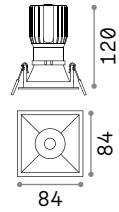

Game Trim Square

75 x 75 mm
0,270 Kg/0,0011 m³

LED COB CREE Driver ON/OFF included - CRI ≥80

Power	Beam	Lumen	CCT	Finish	Code
11W	36°	1000 lm	2700 K	White +	285443
		1100 lm	3000 K	White +	192376
				Black +	192352

75 x 75 mm
0,270 Kg/0,0011 m³

Power	Beam	Lumen	CCT	Finish	Code
11W	36°	1000 lm	2700 K	Black +	285436
		1100 lm	3000 K	White +	192406
				Black +	192383

IP65

Power	Beam	Lumen	CCT	Finish	Code
11W	36°	1100 lm	3000 K	White +	313207
				Black +	327761