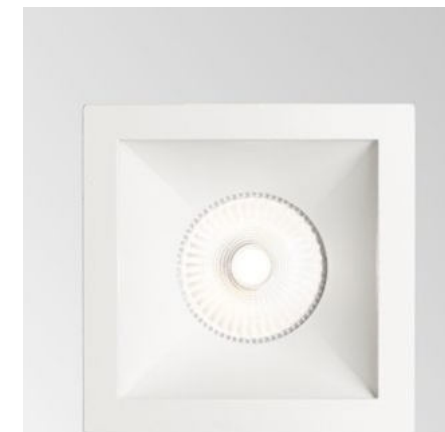

Game Trim Square

75 x 75 mm
0,270 Kg/0,0011 m³

LED COB CREE Driver ON/OFF included - CRI ≥80

Power	Beam	Lumen	CCT	Finish	Code
11W	36°	1000 lm	2700 K	White +	285443
		1100 lm	3000 K	White +	192376
				Black +	192352

75 x 75 mm
0,270 Kg/0,0011 m³

Power	Beam	Lumen	CCT	Finish	Code
11W	36°	1000 lm	2700 K	Black +	285436
		1100 lm	3000 K	White +	192406
				Black +	192383

IP65

Power	Beam	Lumen	CCT	Finish	Code
11W	36°	1100 lm	3000 K	White +	313207
				Black +	327761

new

new

DIMMABLE DRIVER* Optional

	Power	Output	Measure (LxHxW)	Code
1-10V/Push	20 W	250 mA	111x22x52 mm	217253
DALI/Push	12 W	250 mA	132x20x30 mm	202396

Light beam: ACCENT

CRI≥90 11W 36° 1100lm 3000K

752

* The dimmable power supplies must be ordered in concomitance with the product and will be included inside the fittings by replacing the on-off power supply.