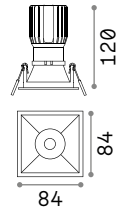

Game Trim Square

75 x 75 mm
0,270 Kg/0,0011 m³

LED COB CREE Driver ON/OFF included - CRI ≥80

Power	Beam	Lumen	CCT	Finish	Code
11W	36°	1000 lm	2700 K	White +	285443
		1100 lm	3000 K	White +	192376
				Black +	192352

75 x 75 mm
0,270 Kg/0,0011 m³

Power	Beam	Lumen	CCT	Finish	Code
11W	36°	1000 lm	2700 K	Black +	285436
		1100 lm	3000 K	White +	192406
				Black +	192383

IP65

Power	Beam	Lumen	CCT	Finish	Code
11W	36°	1100 lm	3000 K	White +	313207
				Black +	327761

new

new

DIMMABLE DRIVER* Optional

	Power	Output	Measure (LxHxW)	Code
1-10V/Push	20 W	250 mA	111x22x52 mm	217253
DALI/Push	12 W	250 mA	132x20x30 mm	202396

Light beam: ACCENT

CRI≥90 11W 36° 1100lm 3000K

752

* The dimmable power supplies must be ordered in concomitance with the product and will be included inside the fittings by replacing the on-off power supply.