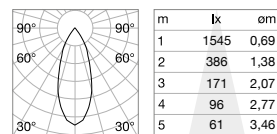

75 x 75 mm
0,270 Kg/0,0011 m³

Power	Beam	Lumen	CCT	Finish	Code
11W	36°	1000 lm	2700 K	Black +	285436
		1100 lm	3000 K	White +	192406
				Black +	192383

IP65

Power	Beam	Lumen	CCT	Finish	Code
11W	36°	1100 lm	3000 K	White +	313207
				Black +	327761

new

new

DIMMABLE DRIVER* Optional

	Power	Output	Measure (LxHxW)	Code
1-10V/Push	20 W	250 mA	111x22x52 mm	217253
DALI/Push	12 W	250 mA	132x20x30 mm	202396

Light beam: ACCENT

CRI≥90 11W 36° 1100lm 3000K

752

* The dimmable power supplies must be ordered in concomitance with the product and will be included inside the fittings by replacing the on-off power supply.