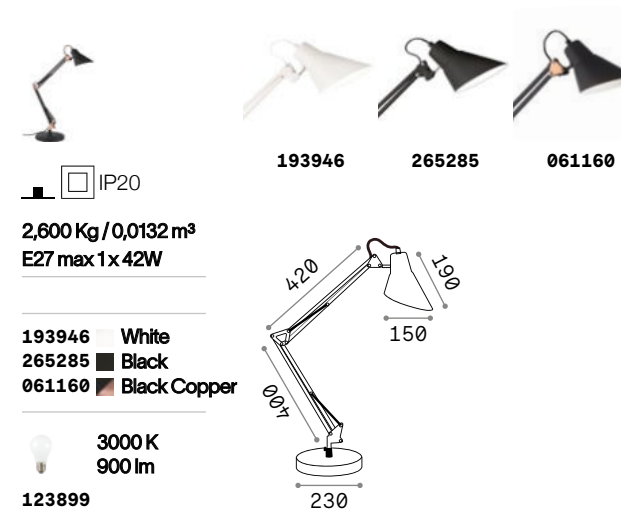

# Kelly

Metal technical lamp with white or matt black finish. Jointed and spring balanced arm. Adjustable diffuser.

**ON**  
**OFF** Lamp with integrated switch.

# Sally

Metal technical lamp with white, matt black finish or black with copper joints. Jointed and spring balanced arm. Adjustable diffuser.

**ON**  
**OFF** Lamp with integrated switch.

# Wally

Metal technical lamp with white, matt black finish or black with copper joints. Jointed and spring balanced arm. Adjustable diffuser.

**ON**  
**OFF** Lamp with integrated switch.