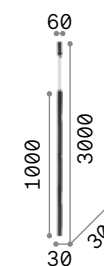

# Ultrathin <sup>new</sup>

Metal ceiling cup and diffuser plated chrome or with matt white or black varnish finish. Electrical cable coated with fabric. DALI/Push dimmable version available for the black round model.

**LED** Led source 3000 K, 20.000 h life.

142913 321783  
156699 321813

194196, 194202

0,670 Kg / 0,0036 m<sup>3</sup>  
LED 11,5W / 1150 lm / 51°

0,860 Kg / 0,0036 m<sup>3</sup>  
LED 11,5W / 1150 lm / 51°

0,460 Kg / 0,0036 m<sup>3</sup>  
LED 11,5W / 1150 lm / 51°

0,450 Kg / 0,0019 m<sup>3</sup>  
LED 11,5W / 1150 lm / 51°

- 142906 White On-Off
- 164878 Chrome On-Off
- 142913 Black On-Off
- 321783 Black Dal/Push<sup>new</sup>

- 194172 White
- 194196 Black

- 156682 White On-Off
- 187662 Chrome On-Off
- 156699 Black On-Off
- 321813 Black Dal/Push<sup>new</sup>

- 194189 White
- 194202 Black