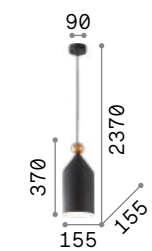

Holly

Metal ceiling rose and diffusers with brushed brass finish or powder coated with white or black finish. Power cables coated with fabric.

IP20

2,740 Kg / 0,0254 m³
E27 max 3x 60W

231587 White
231594 Black
231600 Brass

231563

231570

Triade

Powder coated metal ceiling rose and diffuser, white inside. Golden spherical decorative element.

IP20

2,630 Kg / 0,0797 m³
E27 max 3x 42W

194677 Dark Grey

3000 K
900 lm

123899

IP20

0,960 Kg / 0,0169 m³
E27 max 1x 42W

221489 Dark Grey

3000 K
900 lm

123899

IP20

0,750 Kg / 0,0090 m³
E27 max 1x 42W

221496 Dark Grey

3000 K
900 lm

123899

IP20

1,020 Kg / 0,0105 m³
E27 max 1x 42W

194684 Dark Grey

3000 K
900 lm

123899