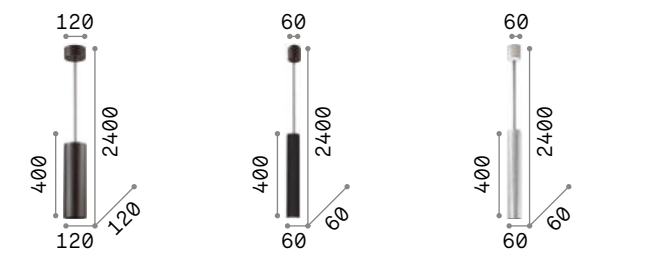

074

Look new

Metal ceiling rose and diffuser with different finishes. Power cable coated with fabric adjustable in length. It fits replaceable bulbs. Faded chrome version with glass diffuser.

LED Bulbs LED GU10 7W and GU10 10W 3000 K included.

IP20 2,950 Kg / 0,0092 m³ GU10 max 1x 50W	IP20 0,990 Kg / 0,0029 m³ GU10 max 1x 28W	IP20 0,990 Kg / 0,0029 m³ GU10 max 1x 28W
--	--	--

- | | | |
|----------------|---|---|
| 158723 ■ Black | 104935 White
104942 Chrome
104928 ■ Black | 194806 Clear
141800 Silver
313894 Nickel new
141817 Gold
259239 Brass
141794 Ant. Brass
141855 Copper
170589 Coffee |
|----------------|---|---|