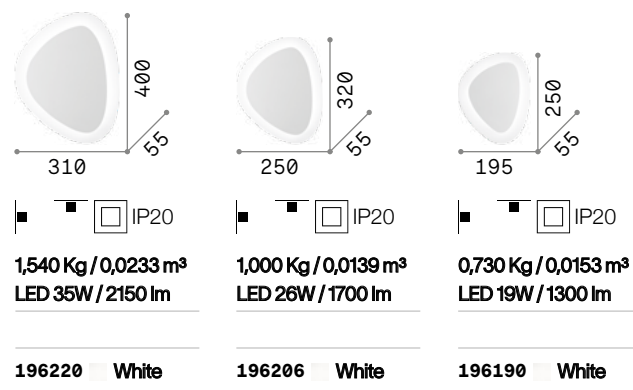

## Gingle

Powder coated metal base and body. Integrated LED light source with mirrored light emission.

**LED** LED source 3000 K, 30.000 h life.

## Geko

White enameled metal frame. Transparent silkscreened or white glass diffuser. Chrome metal central glass screw.