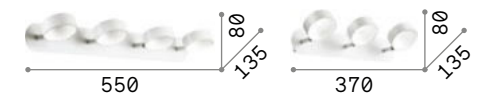

Mouse

Metal base, frame and diffuser finished with matt varnish and chrome details. Adjustable diffusers. Available finishes: white or black.

IP20
1,900 Kg / 0,0157 m³
GU10 max 4 x 50W

073583 White
156712 Black

3000 K
410 lm
108292 P. 422 P. 704

Spot

Metal base, frame and diffusers finished with matt varnish and chrome details. Adjustable diffusers. Available finishes: white or black.

IP20
1,320 Kg / 0,0139 m³
GU10 max 4 x 50W

156774 White
156781 Black

3000 K
410 lm
108292 P. 422 P. 704

Oby

Matt white varnished metal frame with chromed junctions. Adjustable body with white plastic diffuser.

LED LED source 3000 K, 20.000 h life.

P. 426

IP20 IP20
1,210 Kg / 0,0058 m³ LED 24W / 2800 lm
0,870 Kg / 0,0038 m³ LED 18W / 2100 lm

196718 White 196701 White