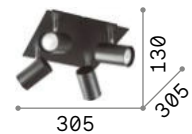

Mouse

Metal base, frame and diffuser finished with matt varnish and chrome details. Adjustable diffusers. Available finishes: white or black.

IP20
1,900 Kg / 0,0157 m³
GU10 max 4 x 50W

073583 White
156712 Black

3000 K
410 lm
108292 P. 422 P. 704

Spot

Metal base, frame and diffusers finished with matt varnish and chrome details. Adjustable diffusers. Available finishes: white or black.

IP20
1,320 Kg / 0,0139 m³
GU10 max 4 x 50W

156774 White
156781 Black

3000 K
410 lm
108292 P. 422 P. 704

Oby

Matt white varnished metal frame with chromed junctions. Adjustable body with white plastic diffuser.

LED LED source 3000 K, 20.000 h life.