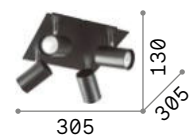

Mouse

Metal base, frame and diffuser finished with matt varnish and chrome details. Adjustable diffusers. Available finishes: white or black.

IP20
1,900 Kg / 0,0157 m³
GU10 max 4 x 50W

073583 White
156712 Black

3000 K
410 lm
108292 P. 422 P. 704

Spot

Metal base, frame and diffusers finished with matt varnish and chrome details. Adjustable diffusers. Available finishes: white or black.

IP20
1,320 Kg / 0,0139 m³
GU10 max 4 x 50W

156774 White
156781 Black

3000 K
410 lm
108292 P. 422 P. 704

Oby

Matt white varnished metal frame with chromed junctions. Adjustable body with white plastic diffuser.

LED LED source 3000 K, 20.000 h life.