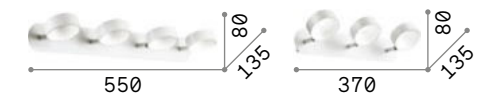

Mouse

Metal base, frame and diffuser finished with matt varnish and chrome details. Adjustable diffusers. Available finishes: white or black.

IP20
1,900 Kg / 0,0157 m³
GU10 max 4 x 50W

073583 White
156712 Black

3000 K
410 lm
108292 P. 422 P. 704

Spot

Metal base, frame and diffusers finished with matt varnish and chrome details. Adjustable diffusers. Available finishes: white or black.

IP20
1,320 Kg / 0,0139 m³
GU10 max 4 x 50W

156774 White
156781 Black

3000 K
410 lm
108292 P. 422 P. 704

Oby

Matt white varnished metal frame with chromed junctions. Adjustable body with white plastic diffuser.

LED LED source 3000 K, 20.000 h life.

IP20 IP20
1,210 Kg / 0,0058 m³ LED 24W / 2800 lm
0,870 Kg / 0,0038 m³ LED 18W / 2100 lm

196718 White 196701 White

P. 426