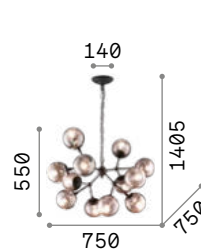

Copernico

Matt white or black varnished metal frame with brass details. White overlay acid-etched blown glass diffuser.

LED Bulbs LED G9 4W 3000 K included.
Cod. 209043

197302

197319

IP20

10,270 Kg / 0,1340 m³
G9 max 20 x 40W

197326 White
197333 Black

3000 K
510 lm
305486

IP20

6,870 Kg / 0,0970 m³
G9 max 12 x 40W

197302 White
197319 Black

3000 K
510 lm
305486

IP20

3,000 Kg / 0,0885 m³
E27 max 24 x 25W

238241 Black

3000 K
1120 lm
101323

P. 342

Kepler

Matt black varnished metal chain and frame. Amber transparent blown glass diffusers.

IP20

5,300 Kg / 0,1789 m³
E27 max 18 x 40W

162478 Black

3000 K
430 lm
101279

IP20

3,630 Kg / 0,0990 m³
E27 max 12 x 40W

162201 Black

3000 K
430 lm
101279

P. 434

Spark

Matt black varnished metal ceiling rose and frame and plated bulb holders. Power cable coated with fabric.