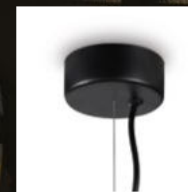

Copernico

Matt white or black varnished metal frame with brass details. White overlay acid-etched blown glass diffuser.

LED Bulbs LED G9 4W 3000 K included.
Cod. 209043

197302

197319

IP20

10,270 Kg / 0,1340 m³
G9 max 20 x 40W

238241 Black

3000 K
1120 lm
101323

P. 342

Kepler

Matt black varnished metal chain and frame. Amber transparent blown glass diffusers.

IP20

5,300 Kg / 0,1789 m³
E27 max 18 x 40W

162478 Black

3000 K
430 lm
101279

IP20

3,630 Kg / 0,0990 m³
E27 max 12 x 40W

162201 Black

3000 K
430 lm
101279

P. 434

Spark

Matt black varnished metal ceiling rose and frame and plated bulb holders. Power cable coated with fabric.