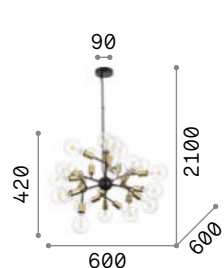

Copernico

Matt white or black varnished metal frame with brass details. White overlay acid-etched blown glass diffuser.

LED Bulbs LED G9 4W 3000 K included.
Cod. 209043

197302

197319

IP20

10,270 Kg / 0,1340 m³
G9 max 20 x 40W

197326 White
197333 Black

3000 K
510 lm
305486

IP20

6,870 Kg / 0,0970 m³
G9 max 12 x 40W

197302 White
197319 Black

3000 K
510 lm
305486

IP20

3,000 Kg / 0,0885 m³
E27 max 24 x 25W

238241 Black

3000 K
1120 lm
101323

P. 342

Kepler

Matt black varnished metal chain and frame. Amber transparent blown glass diffusers.

IP20

5,300 Kg / 0,1789 m³
E27 max 18 x 40W

162478 Black

3000 K
430 lm
101279

IP20

3,630 Kg / 0,0990 m³
E27 max 12 x 40W

162201 Black

3000 K
430 lm
101279

P. 434

Spark

Matt black varnished metal ceiling rose and frame and plated bulb holders. Power cable coated with fabric.