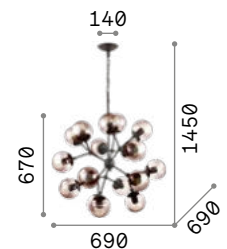

Copernico

Matt white or black varnished metal frame with brass details. White overlay acid-etched blown glass diffuser.

LED Bulbs LED G9 4W 3000 K included.
Cod. 209043

197302

197319

IP20

10,270 Kg / 0,1340 m³
G9 max 20 x 40W

197326 White
197333 Black

3000 K
510 lm
305486

IP20

6,870 Kg / 0,0970 m³
G9 max 12 x 40W

197302 White
197319 Black

3000 K
510 lm
305486

IP20

3,000 Kg / 0,0885 m³
E27 max 24 x 25W

238241 Black

3000 K
1120 lm
101323

P. 342

Kepler

Matt black varnished metal chain and frame. Amber transparent blown glass diffusers.

IP20

5,300 Kg / 0,1789 m³
E27 max 18 x 40W

162478 Black

3000 K
430 lm
101279

IP20

3,630 Kg / 0,0990 m³
E27 max 12 x 40W

162201 Black

3000 K
430 lm
101279

P. 434

Spark

Matt black varnished metal ceiling rose and frame and plated bulb holders. Power cable coated with fabric.