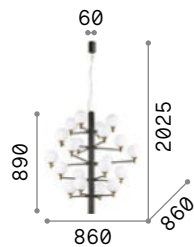

Copernico

Matt white or black varnished metal frame with brass details. White overlay acid-etched blown glass diffuser.

LED Bulbs LED G9 4W 3000 K included.
Cod. 209043

197302

197319

IP20

10,270 Kg / 0,1340 m³
G9 max 20 x 40W

197326 White
197333 Black

3000 K
510 lm
305486

IP20

6,870 Kg / 0,0970 m³
G9 max 12 x 40W

197302 White
197319 Black

3000 K
510 lm
305486

IP20

3,000 Kg / 0,0885 m³
E27 max 24 x 25W

238241 Black

3000 K
1120 lm
101323

P. 342

Kepler

Matt black varnished metal chain and frame. Amber transparent blown glass diffusers.

IP20

5,300 Kg / 0,1789 m³
E27 max 18 x 40W

162478 Black

3000 K
430 lm
101279

IP20

3,630 Kg / 0,0990 m³
E27 max 12 x 40W

162201 Black

3000 K
430 lm
101279

P. 434

Spark

Matt black varnished metal ceiling rose and frame and plated bulb holders. Power cable coated with fabric.