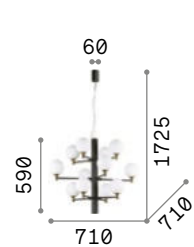

Copernico

Matt white or black varnished metal frame with brass details. White overlay acid-etched blown glass diffuser.

LED Bulbs LED G9 4W 3000 K included.
Cod. 209043

197302

197319

IP20

10,270 Kg / 0,1340 m³
G9 max 20 x 40W

197326 White
197333 Black

3000 K
510 lm
305486

IP20

6,870 Kg / 0,0970 m³
G9 max 12 x 40W

197302 White
197319 Black

3000 K
510 lm
305486

IP20

3,000 Kg / 0,0885 m³
E27 max 24 x 25W

238241 Black

3000 K
1120 lm
101323

P. 342

Kepler

Matt black varnished metal chain and frame. Amber transparent blown glass diffusers.

IP20

5,300 Kg / 0,1789 m³
E27 max 18 x 40W

162478 Black

3000 K
430 lm
101279

IP20

3,630 Kg / 0,0990 m³
E27 max 12 x 40W

162201 Black

3000 K
430 lm
101279

P. 434

Spark

Matt black varnished metal ceiling rose and frame and plated bulb holders. Power cable coated with fabric.